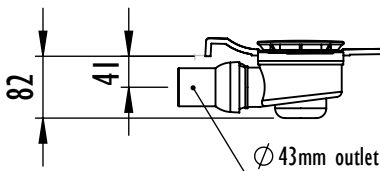

Mantis Shower Tray Datasheet

| Technical Data | |
|---|--|
| Tray Height | 24mm In Height |
| Handing | Universal (not handed) |
| Waste Outlet Position | See diagrams |
| Trap Size | 90mm aperature in tray |
| Waste Options | Shower tray designed to be used with a 90mm waste trap |
| Sizes Available | 1200mm x 700mm (UDT1270W24) 1200mm x 800mm (UDT1280W24) 1300mm x 700mm (UDT1370W24) 1300mm x 800mm (UDT1380W24) 1400mm x 700mm (UDT1470W24) 1400mm x 800mm (UDT1480W24) 1500mm x 700mm (UDT1570W24) 1500mm x 800mm (UDT1580W24) 900mm x 900mm (UDT9090W24) 1000mm x 1000mm (UDT1010W24) 1700mm x 700mm (UDT1770W24) cut to length bath replacement 1700mm x 800mm (UDT1780W24) cut to length bath replacement |
| Construction | Multi Layer GRP with durable Polyester Gel coat upper surface. |
| Installation | May be bedded down on sand/cement or tile adhesive if preferred or to assist with levelling. Always follow installation guide supplied. Supplied with self adhesive flexible fabric tile upstand. |
| Waste trap options available from Impey | <ul style="list-style-type: none"> • IMOR/H 90mm Horizontal outlet • IMOR/V 90mm Vertical outlet • IMOR/P Pumped waste |
| Standards | CE marked to EN 14527 Slip resistance to Category B DIN 51097 |
| Maximum Flow Rate 11 l/min | |

Mantis Shower Tray 1200 x 700mm UDT1270W24

Product/Code

Mantis Shower Tray 1200mm x 700mm
UDT1270W24

Mantis Shower Tray with horizontal outlet
Tray: UDT1270W24
Trap: IMOR/H

Mantis Shower Tray with vertical outlet
Tray: UDT1270W24
Trap: IMOR/V