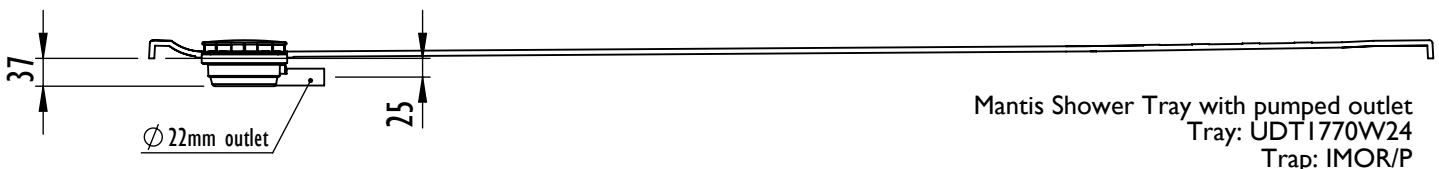

Mantis Shower Tray with pumped outlet
Tray: UDT1770W24
Trap: IMOR/P