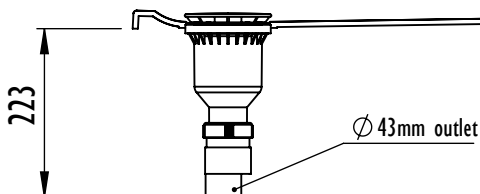

Mantis Shower Tray Datasheet

| Technical Data | |
|---|--|
| Tray Height | 24mm In Height |
| Handing | Universal (not handed) |
| Waste Outlet Position | See diagrams |
| Trap Size | 90mm aperature in tray |
| Waste Options | Shower tray designed to be used with a 90mm waste trap |
| Sizes Available | 1200mm x 700mm (UDT1270W24) 1200mm x 800mm (UDT1280W24) 1300mm x 700mm (UDT1370W24) 1300mm x 800mm (UDT1380W24) 1400mm x 700mm (UDT1470W24) 1400mm x 800mm (UDT1480W24) 1500mm x 700mm (UDT1570W24) 1500mm x 800mm (UDT1580W24) 900mm x 900mm (UDT9090W24) 1000mm x 1000mm (UDT1010W24) 1700mm x 700mm (UDT1770W24) cut to length bath replacement 1700mm x 800mm (UDT1780W24) cut to length bath replacement |
| Construction | Multi Layer GRP with durable Polyester Gel coat upper surface. |
| Installation | May be bedded down on sand/cement or tile adhesive if preferred or to assist with levelling. Always follow installation guide supplied. Supplied with self adhesive flexible fabric tile upstand. |
| Waste trap options available from Impey | <ul style="list-style-type: none"> • IMOR/H 90mm Horizontal outlet • IMOR/V 90mm Vertical outlet • IMOR/P Pumped waste |
| Standards | CE marked to EN 14527 Slip resistance to Category B DIN 51097 |
| Maximum Flow Rate 11 l/min | |

Mantis Shower Tray 1300 x 800mm UDT13080W24

Product/Code

Mantis Shower Tray 1300mm x 800mm
UDT13080W24

Mantis Shower Tray with horizontal outlet
Tray: UDT13080W24
Trap: IMOR/H

Mantis Shower Tray with vertical outlet
Tray: UDT13080W24
Trap: IMOR/V

Mantis Shower Tray with pumped outlet
Tray: UDT13080W24
Trap: IMOR/P

Mantis Shower Tray 1400 x 700mm UDT1470W24

Product/Code

Mantis Shower Tray 1400mm x 700mm
UDT1470W24

Mantis Shower Tray with horizontal outlet
Tray: UDT1470W24
Trap: IMOR/H