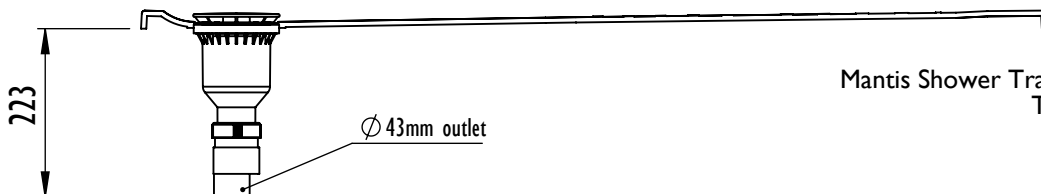

Mantis Shower Tray with vertical outlet
Tray: UDT12080W24
Trap: IMOR/V