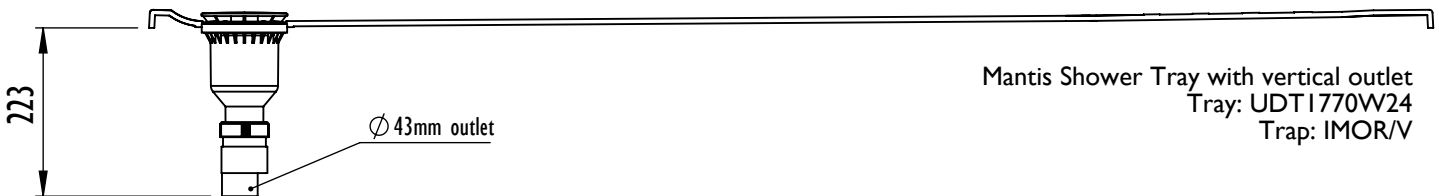

Mantis Shower Tray with vertical outlet
Tray: UDT1770W24
Trap: IMOR/V