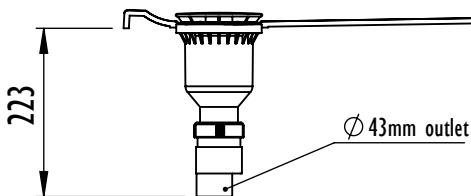

Mantis Shower Tray Datasheet

| Technical Data | |
|---|--|
| Tray Height | 24mm In Height |
| Handing | Universal (not handed) |
| Waste Outlet Position | See diagrams |
| Trap Size | 90mm aperature in tray |
| Waste Options | Shower tray designed to be used with a 90mm waste trap |
| Sizes Available | 1200mm x 700mm (UDT1270W24) 1200mm x 800mm (UDT1280W24) 1300mm x 700mm (UDT1370W24) 1300mm x 800mm (UDT1380W24) 1400mm x 700mm (UDT1470W24) 1400mm x 800mm (UDT1480W24) 1500mm x 700mm (UDT1570W24) 1500mm x 800mm (UDT1580W24) 900mm x 900mm (UDT9090W24) 1000mm x 1000mm (UDT1010W24) 1700mm x 700mm (UDT1770W24) cut to length bath replacement 1700mm x 800mm (UDT1780W24) cut to length bath replacement |
| Construction | Multi Layer GRP with durable Polyester Gel coat upper surface. |
| Installation | May be bedded down on sand/cement or tile adhesive if preferred or to assist with levelling. Always follow installation guide supplied. Supplied with self adhesive flexible fabric tile upstand. |
| Waste trap options available from Impey | <ul style="list-style-type: none"> • IMOR/H 90mm Horizontal outlet • IMOR/V 90mm Vertical outlet • IMOR/P Pumped waste |
| Standards | CE marked to EN 14527 Slip resistance to Category B DIN 51097 |
| Maximum Flow Rate 11 l/min | |

Mantis Shower Tray 1200 x 700mm UDT1270W24

Product/Code

Mantis Shower Tray 1200mm x 700mm
UDT1270W24

Mantis Shower Tray with horizontal outlet
Tray: UDT1270W24
Trap: IMOR/H

Mantis Shower Tray with vertical outlet
Tray: UDT1270W24
Trap: IMOR/V

Mantis Shower Tray - Cut to length bath replacement 1700 x 700mm (UDT1770W24) 1700 x 800mm (UDT1780W24)

Mantis bath replacement trays have been designed so that they can be cut down to fit a wall to wall space where a bath was previously installed. They can be cut using a conventional multi purpose handsaw.