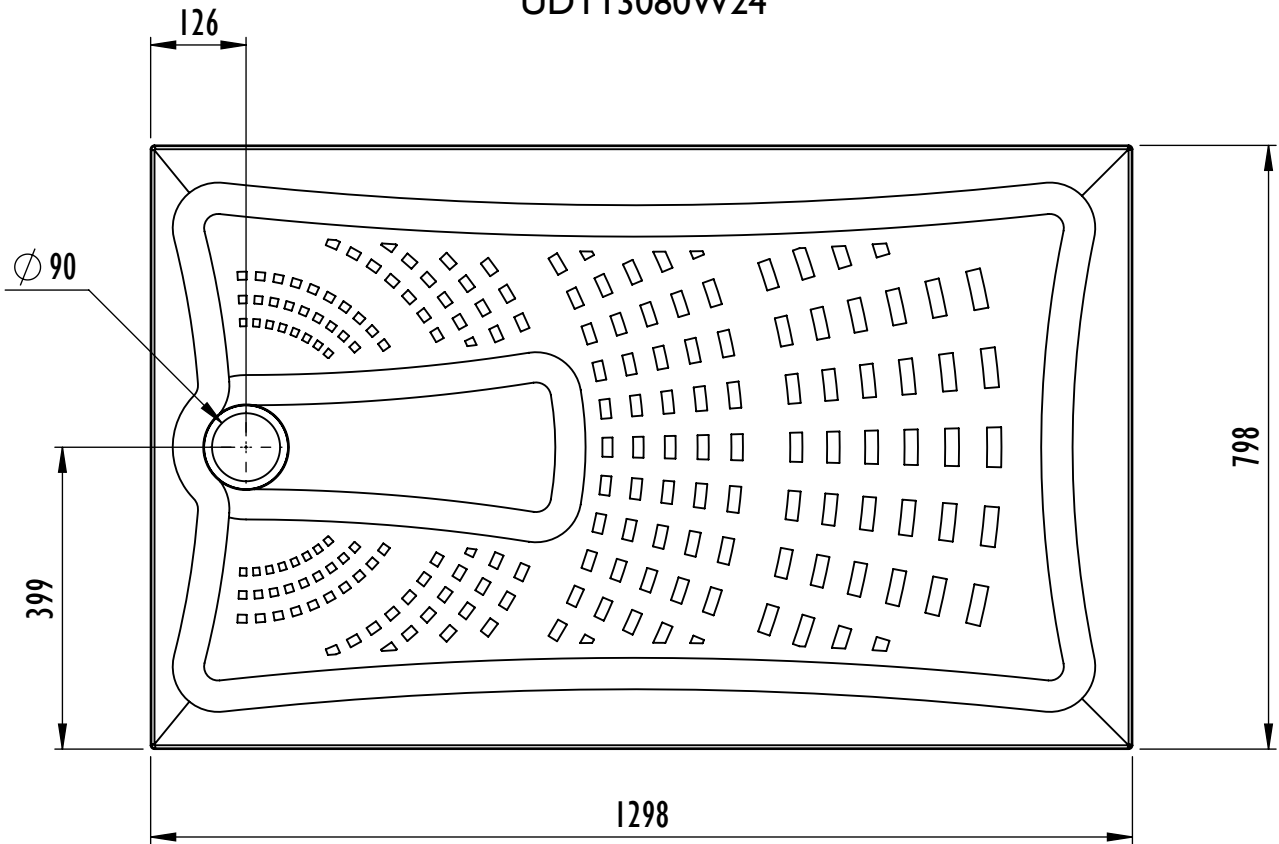

Mantis Shower Tray Datasheet

| Technical Data | |
|---|--|
| Tray Height | 24mm In Height |
| Handing | Universal (not handed) |
| Waste Outlet Position | See diagrams |
| Trap Size | 90mm aperature in tray |
| Waste Options | Shower tray designed to be used with a 90mm waste trap |
| Sizes Available | 1200mm x 700mm (UDT1270W24) 1200mm x 800mm (UDT1280W24) 1300mm x 700mm (UDT1370W24) 1300mm x 800mm (UDT1380W24) 1400mm x 700mm (UDT1470W24) 1400mm x 800mm (UDT1480W24) 1500mm x 700mm (UDT1570W24) 1500mm x 800mm (UDT1580W24) 900mm x 900mm (UDT9090W24) 1000mm x 1000mm (UDT1010W24) 1700mm x 700mm (UDT1770W24) cut to length bath replacement 1700mm x 800mm (UDT1780W24) cut to length bath replacement |
| Construction | Multi Layer GRP with durable Polyester Gel coat upper surface. |
| Installation | May be bedded down on sand/cement or tile adhesive if preferred or to assist with levelling. Always follow installation guide supplied. Supplied with self adhesive flexible fabric tile upstand. |
| Waste trap options available from Impey | <ul style="list-style-type: none"> • IMOR/H 90mm Horizontal outlet • IMOR/V 90mm Vertical outlet • IMOR/P Pumped waste |
| Standards | CE marked to EN 14527 Slip resistance to Category B DIN 51097 |
| Maximum Flow Rate 11 l/min | |

Mantis Shower Tray with vertical outlet
Tray: UDT12080W24
Trap: IMOR/V

Mantis Shower Tray with pumped outlet
Tray: UDT12080W24
Trap: IMOR/P

Mantis Shower Tray 1300 x 700mm UDT1370W24

Product/Code

Mantis Shower Tray 1300mm x 700mm
UDT1370W24

Mantis Shower Tray 1300 x 800mm UDT13080W24

Product/Code

Mantis Shower Tray 1300mm x 800mm
UDT13080W24

Mantis Shower Tray with horizontal outlet
Tray: UDT13080W24
Trap: IMOR/H

Mantis Shower Tray with vertical outlet
Tray: UDT13080W24
Trap: IMOR/V