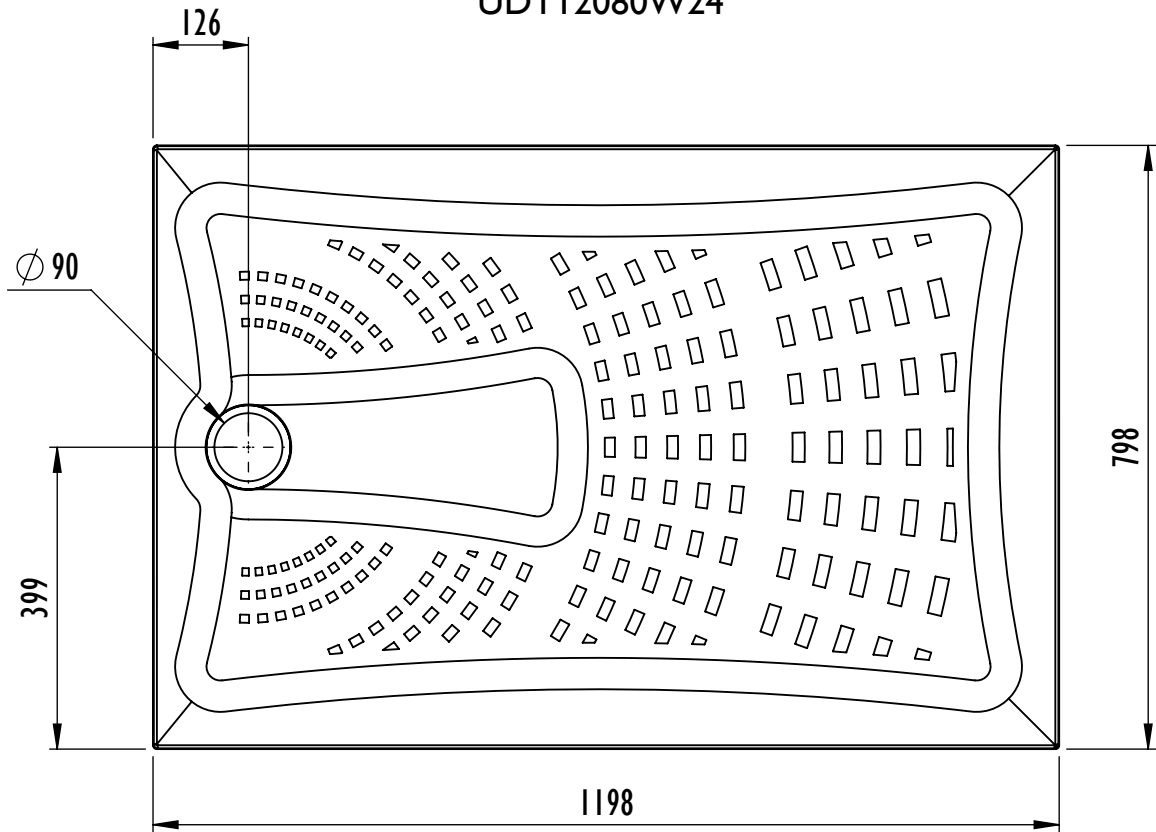

Mantis Shower Tray Datasheet

| Technical Data | |
|---|--|
| Tray Height | 24mm In Height |
| Handing | Universal (not handed) |
| Waste Outlet Position | See diagrams |
| Trap Size | 90mm aperature in tray |
| Waste Options | Shower tray designed to be used with a 90mm waste trap |
| Sizes Available | 1200mm x 700mm (UDT1270W24) 1200mm x 800mm (UDT1280W24) 1300mm x 700mm (UDT1370W24) 1300mm x 800mm (UDT1380W24) 1400mm x 700mm (UDT1470W24) 1400mm x 800mm (UDT1480W24) 1500mm x 700mm (UDT1570W24) 1500mm x 800mm (UDT1580W24) 900mm x 900mm (UDT9090W24) 1000mm x 1000mm (UDT1010W24) 1700mm x 700mm (UDT1770W24) cut to length bath replacement 1700mm x 800mm (UDT1780W24) cut to length bath replacement |
| Construction | Multi Layer GRP with durable Polyester Gel coat upper surface. |
| Installation | May be bedded down on sand/cement or tile adhesive if preferred or to assist with levelling. Always follow installation guide supplied. Supplied with self adhesive flexible fabric tile upstand. |
| Waste trap options available from Impey | <ul style="list-style-type: none"> • IMOR/H 90mm Horizontal outlet • IMOR/V 90mm Vertical outlet • IMOR/P Pumped waste |
| Standards | CE marked to EN 14527 Slip resistance to Category B DIN 51097 |
| Maximum Flow Rate 11 l/min | |

Mantis Shower Tray 1200 x 700mm UDT1270W24

Product/Code

Mantis Shower Tray 1200mm x 700mm
UDT1270W24

Mantis Shower Tray with horizontal outlet
Tray: UDT1270W24
Trap: IMOR/H

Mantis Shower Tray with vertical outlet
Tray: UDT1270W24
Trap: IMOR/V

Mantis Shower Tray with pumped outlet
Tray: UDT1270W24
Trap: IMOR/P

Mantis Shower Tray 1200 x 800mm UDT12080W24

Product/Code

Mantis Shower Tray 1200mm x 800mm
UDT12080W24

Mantis Shower Tray with horizontal outlet
Tray: UDT12080W24
Trap: IMOR/H