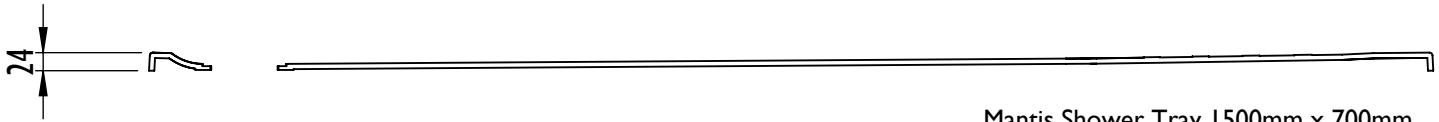

Mantis Shower Tray 1500mm x 700mm
UDT1770W24