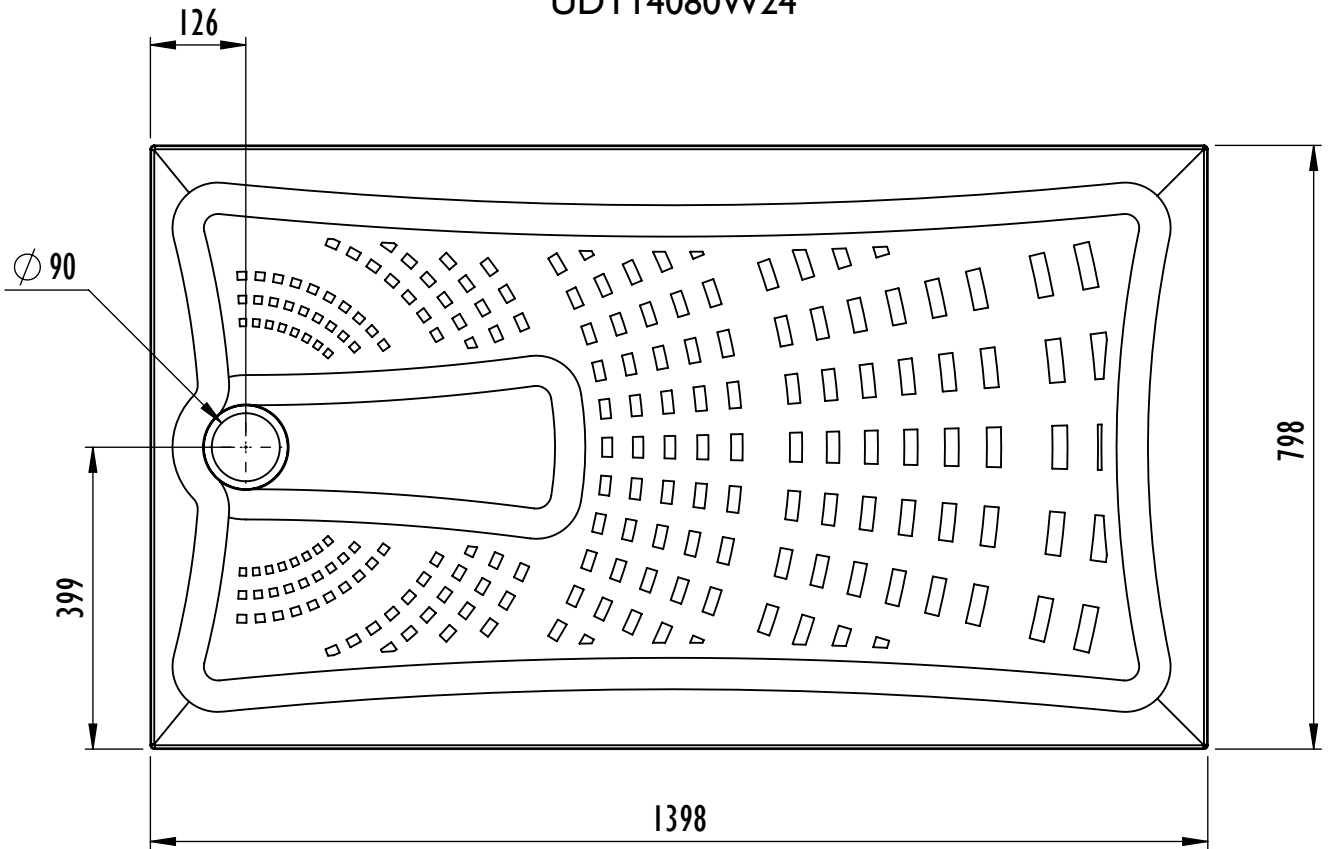

Mantis Shower Tray 1400 x 800mm UDT14080W24

Product/Code

Mantis Shower Tray 1400mm x 800mm
UDT14080W24