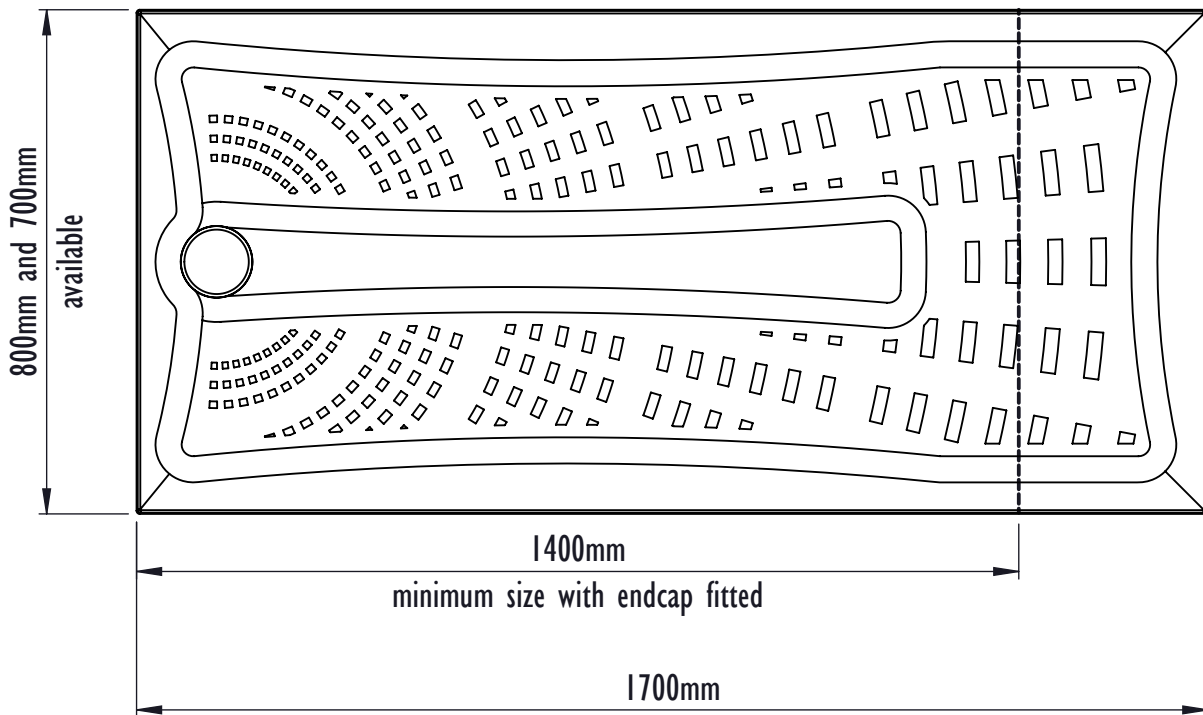

Mantis Shower Tray Datasheet

| Technical Data | |
|---|--|
| Tray Height | 24mm In Height |
| Handing | Universal (not handed) |
| Waste Outlet Position | See diagrams |
| Trap Size | 90mm aperature in tray |
| Waste Options | Shower tray designed to be used with a 90mm waste trap |
| Sizes Available | 1200mm x 700mm (UDT1270W24) 1200mm x 800mm (UDT1280W24) 1300mm x 700mm (UDT1370W24) 1300mm x 800mm (UDT1380W24) 1400mm x 700mm (UDT1470W24) 1400mm x 800mm (UDT1480W24) 1500mm x 700mm (UDT1570W24) 1500mm x 800mm (UDT1580W24) 900mm x 900mm (UDT9090W24) 1000mm x 1000mm (UDT1010W24) 1700mm x 700mm (UDT1770W24) cut to length bath replacement 1700mm x 800mm (UDT1780W24) cut to length bath replacement |
| Construction | Multi Layer GRP with durable Polyester Gel coat upper surface. |
| Installation | May be bedded down on sand/cement or tile adhesive if preferred or to assist with levelling. Always follow installation guide supplied. Supplied with self adhesive flexible fabric tile upstand. |
| Waste trap options available from Impey | <ul style="list-style-type: none"> • IMOR/H 90mm Horizontal outlet • IMOR/V 90mm Vertical outlet • IMOR/P Pumped waste |
| Standards | CE marked to EN 14527 Slip resistance to Category B DIN 51097 |
| Maximum Flow Rate 11 l/min | |

Mantis Shower Tray with horizontal outlet
Tray: UDT1780W24
Trap: IMOR/H

Mantis Shower Tray with vertical outlet
Tray: UDT1780W24
Trap: IMOR/V

Mantis Shower Tray with pumped outlet
Tray: UDT1780W24
Trap: IMOR/P

Mantis Shower Tray - Cut to length bath replacement 1700 x 700mm (UDT1770W24) 1700 x 800mm (UDT1780W24)

Mantis bath replacement trays have been designed so that they can be cut down to fit a wall to wall space where a bath was previously installed. They can be cut using a conventional multi purpose handsaw.