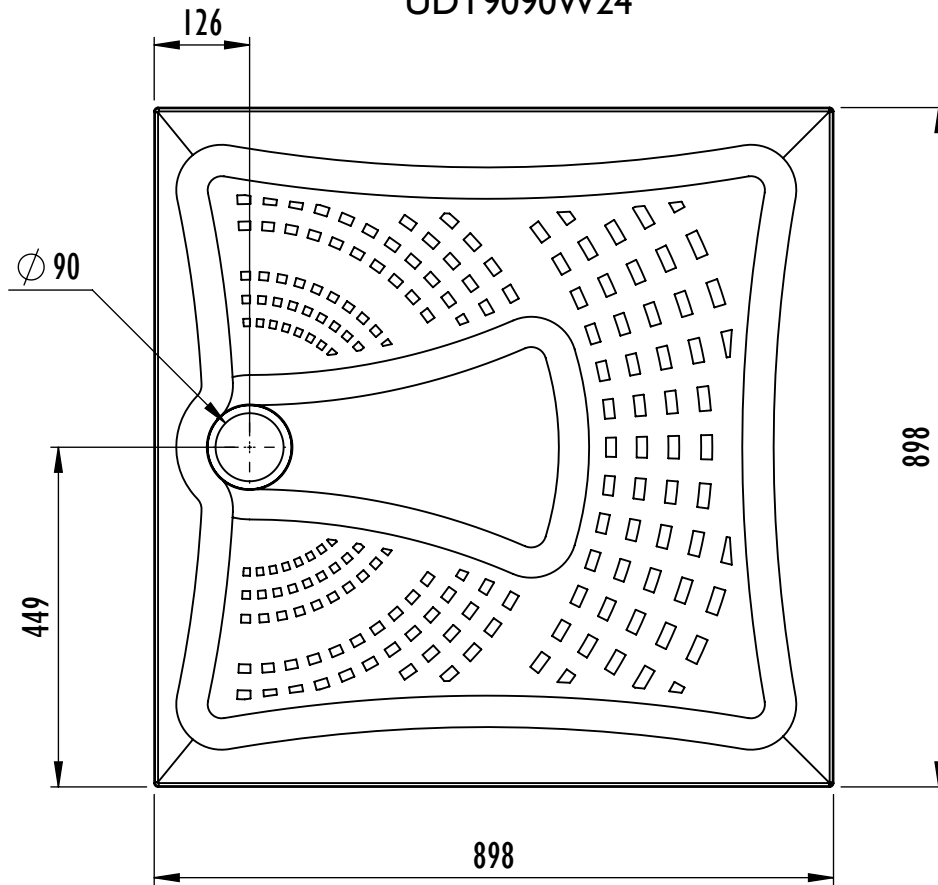

Mantis Shower Tray Datasheet

| Technical Data | |
|---|--|
| Tray Height | 24mm In Height |
| Handing | Universal (not handed) |
| Waste Outlet Position | See diagrams |
| Trap Size | 90mm aperature in tray |
| Waste Options | Shower tray designed to be used with a 90mm waste trap |
| Sizes Available | 1200mm x 700mm (UDT1270W24) 1200mm x 800mm (UDT1280W24) 1300mm x 700mm (UDT1370W24) 1300mm x 800mm (UDT1380W24) 1400mm x 700mm (UDT1470W24) 1400mm x 800mm (UDT1480W24) 1500mm x 700mm (UDT1570W24) 1500mm x 800mm (UDT1580W24) 900mm x 900mm (UDT9090W24) 1000mm x 1000mm (UDT1010W24) 1700mm x 700mm (UDT1770W24) cut to length bath replacement 1700mm x 800mm (UDT1780W24) cut to length bath replacement |
| Construction | Multi Layer GRP with durable Polyester Gel coat upper surface. |
| Installation | May be bedded down on sand/cement or tile adhesive if preferred or to assist with levelling. Always follow installation guide supplied. Supplied with self adhesive flexible fabric tile upstand. |
| Waste trap options available from Impey | <ul style="list-style-type: none"> • IMOR/H 90mm Horizontal outlet • IMOR/V 90mm Vertical outlet • IMOR/P Pumped waste |
| Standards | CE marked to EN 14527 Slip resistance to Category B DIN 51097 |
| Maximum Flow Rate 11 l/min | |

Mantis Shower Tray 1500 x 700mm UDT1570W24

Product/Code

Mantis Shower Tray 1500mm x 700mm
UDT1570W24

Mantis Shower Tray with horizontal outlet
Tray: UDT1570W24
Trap: IMOR/H

Mantis Shower Tray with vertical outlet
Tray: UDT1570W24
Trap: IMOR/V

Mantis Shower Tray with pumped outlet
Tray: UDT1570W24
Trap: IMOR/P

Mantis Shower Tray 1500 x 800mm UDTI5080W24

Mantis Shower Tray 900 x 900mm UDT9090W24

Product/Code

Mantis Shower Tray 900mm x 900mm
UDT9090W24

Mantis Shower Tray 1000 x 1000mm UDT1010W24

Product/Code

Mantis Shower Tray 1000mm x 1000mm
UDT1010W24

Mantis Shower Tray with horizontal outlet
Tray: UDT1010W24
Trap: IMOR/H

Mantis Shower Tray with vertical outlet
Tray: UDT1010W24
Trap: IMOR/V