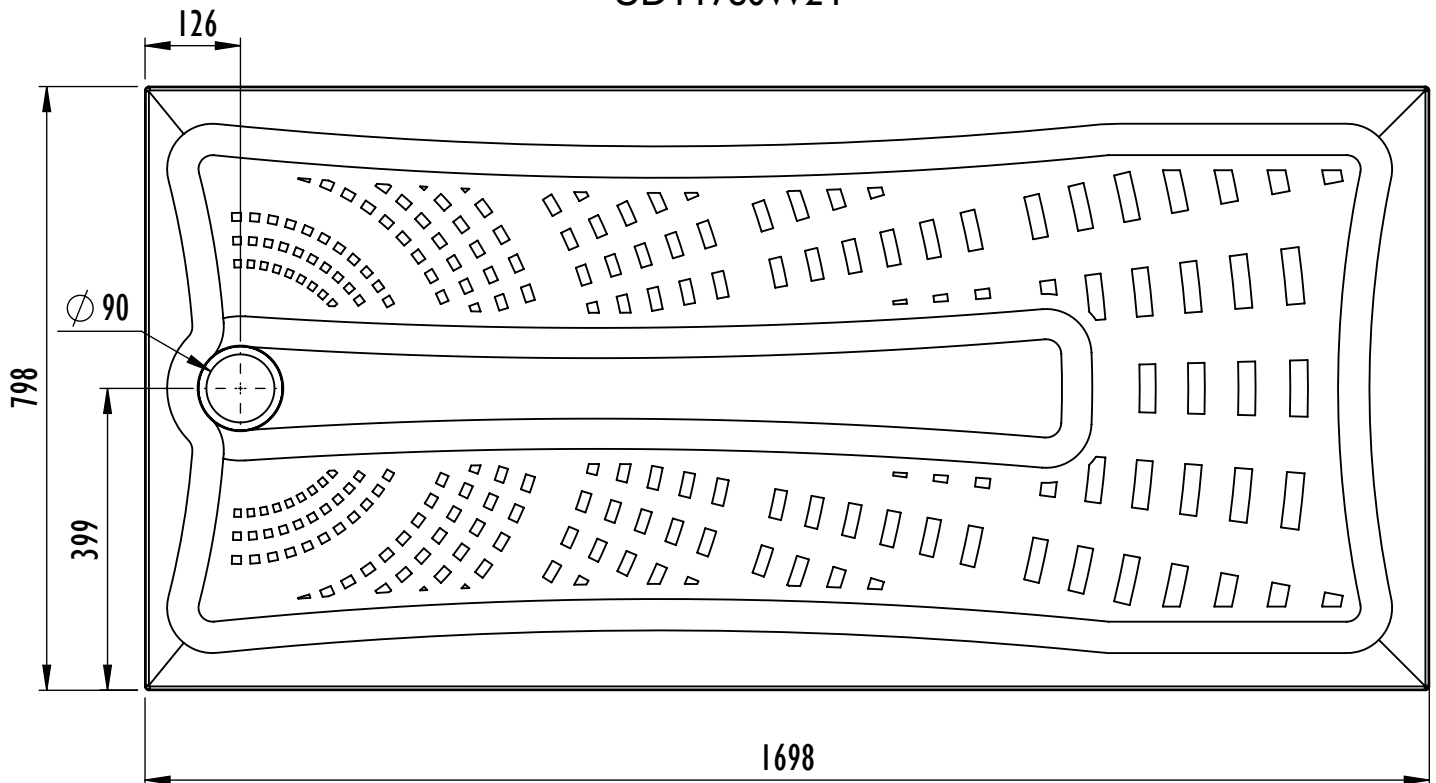

Mantis Shower Tray Datasheet

| Technical Data | |
|---|--|
| Tray Height | 24mm In Height |
| Handing | Universal (not handed) |
| Waste Outlet Position | See diagrams |
| Trap Size | 90mm aperature in tray |
| Waste Options | Shower tray designed to be used with a 90mm waste trap |
| Sizes Available | 1200mm x 700mm (UDT1270W24) 1200mm x 800mm (UDT1280W24) 1300mm x 700mm (UDT1370W24) 1300mm x 800mm (UDT1380W24) 1400mm x 700mm (UDT1470W24) 1400mm x 800mm (UDT1480W24) 1500mm x 700mm (UDT1570W24) 1500mm x 800mm (UDT1580W24) 900mm x 900mm (UDT9090W24) 1000mm x 1000mm (UDT1010W24) 1700mm x 700mm (UDT1770W24) cut to length bath replacement 1700mm x 800mm (UDT1780W24) cut to length bath replacement |
| Construction | Multi Layer GRP with durable Polyester Gel coat upper surface. |
| Installation | May be bedded down on sand/cement or tile adhesive if preferred or to assist with levelling. Always follow installation guide supplied. Supplied with self adhesive flexible fabric tile upstand. |
| Waste trap options available from Impey | <ul style="list-style-type: none"> • IMOR/H 90mm Horizontal outlet • IMOR/V 90mm Vertical outlet • IMOR/P Pumped waste |
| Standards | CE marked to EN 14527 Slip resistance to Category B DIN 51097 |
| Maximum Flow Rate 11 l/min | |

Mantis Shower Tray with pumped outlet
Tray: UDT1010W24
Trap: IMOR/P

Mantis Shower Tray 1700 x 700mm UDT1770W24

Product/Code

Mantis Shower Tray 1500mm x 700mm
UDT1770W24

Mantis Shower Tray with horizontal outlet
Tray: UDT1770W24
Trap: IMOR/H

Mantis Shower Tray with vertical outlet
Tray: UDT1770W24
Trap: IMOR/V

Mantis Shower Tray with pumped outlet
Tray: UDT1770W24
Trap: IMOR/P

Mantis Shower Tray 1700 x 800mm UDT1780W24

Product/Code

Mantis Shower Tray 1700mm x 700mm
UDT1780W24