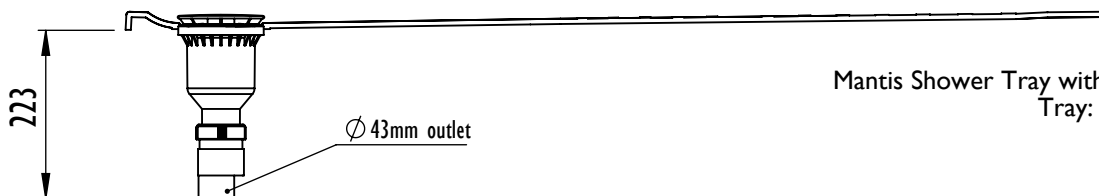

Mantis Shower Tray with vertical outlet
Tray: UDT1370W24
Trap: IMOR/V