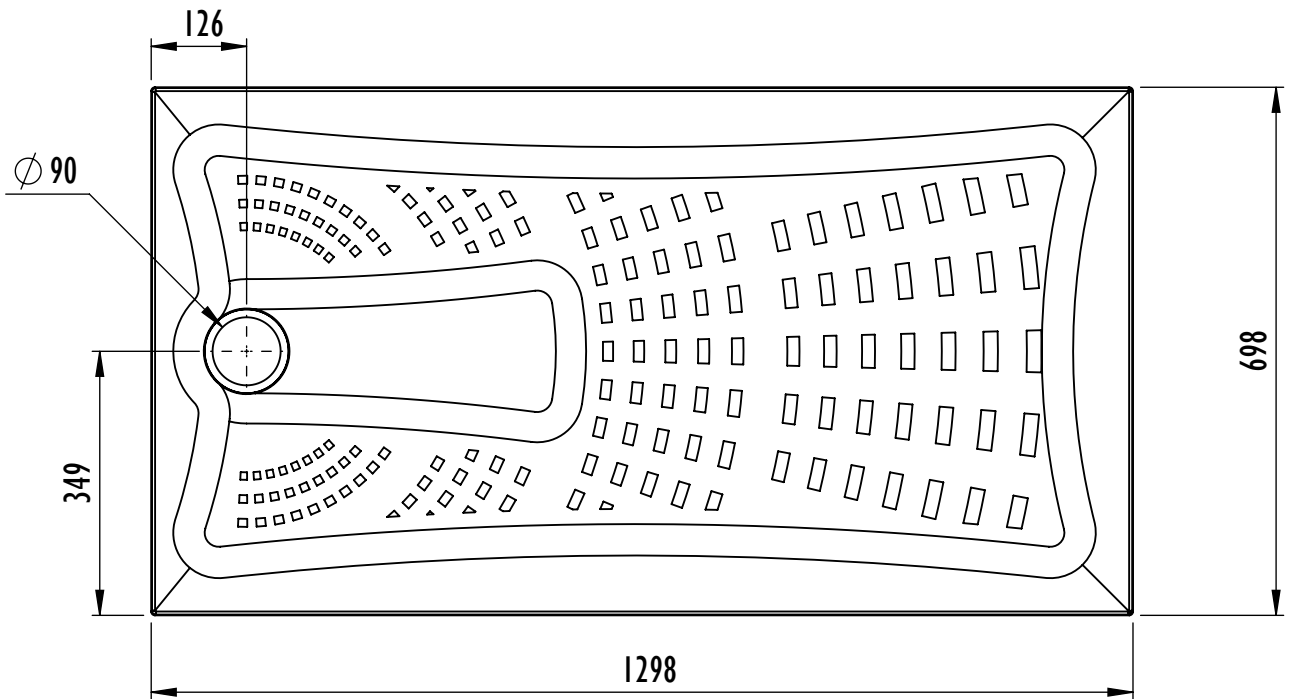

Mantis Shower Tray Datasheet

| Technical Data | |
|---|--|
| Tray Height | 24mm In Height |
| Handing | Universal (not handed) |
| Waste Outlet Position | See diagrams |
| Trap Size | 90mm aperature in tray |
| Waste Options | Shower tray designed to be used with a 90mm waste trap |
| Sizes Available | 1200mm x 700mm (UDT1270W24) 1200mm x 800mm (UDT1280W24) 1300mm x 700mm (UDT1370W24) 1300mm x 800mm (UDT1380W24) 1400mm x 700mm (UDT1470W24) 1400mm x 800mm (UDT1480W24) 1500mm x 700mm (UDT1570W24) 1500mm x 800mm (UDT1580W24) 900mm x 900mm (UDT9090W24) 1000mm x 1000mm (UDT1010W24) 1700mm x 700mm (UDT1770W24) cut to length bath replacement 1700mm x 800mm (UDT1780W24) cut to length bath replacement |
| Construction | Multi Layer GRP with durable Polyester Gel coat upper surface. |
| Installation | May be bedded down on sand/cement or tile adhesive if preferred or to assist with levelling. Always follow installation guide supplied. Supplied with self adhesive flexible fabric tile upstand. |
| Waste trap options available from Impey | <ul style="list-style-type: none"> • IMOR/H 90mm Horizontal outlet • IMOR/V 90mm Vertical outlet • IMOR/P Pumped waste |
| Standards | CE marked to EN 14527 Slip resistance to Category B DIN 51097 |
| Maximum Flow Rate 11 l/min | |

Mantis Shower Tray with pumped outlet
Tray: UDT1270W24
Trap: IMOR/P

Mantis Shower Tray 1200 x 800mm UDT12080W24

Product/Code

Mantis Shower Tray 1200mm x 800mm
UDT12080W24

Mantis Shower Tray with horizontal outlet
Tray: UDT12080W24
Trap: IMOR/H

Mantis Shower Tray with vertical outlet
Tray: UDT12080W24
Trap: IMOR/V

Mantis Shower Tray with pumped outlet
Tray: UDT12080W24
Trap: IMOR/P

Mantis Shower Tray 1300 x 700mm UDT1370W24

Product/Code

Mantis Shower Tray 1300mm x 700mm
UDT1370W24