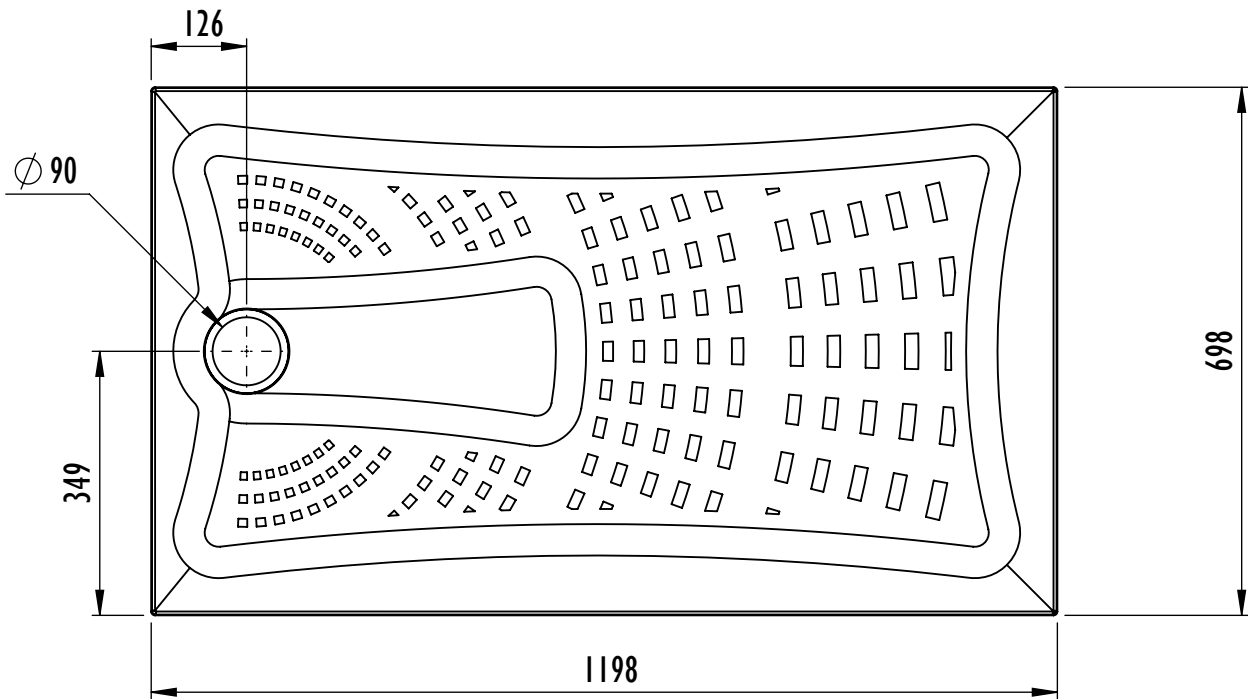

Mantis Shower Tray Datasheet

| Technical Data | |
|---|--|
| Tray Height | 24mm In Height |
| Handing | Universal (not handed) |
| Waste Outlet Position | See diagrams |
| Trap Size | 90mm aperature in tray |
| Waste Options | Shower tray designed to be used with a 90mm waste trap |
| Sizes Available | 1200mm x 700mm (UDT1270W24) 1200mm x 800mm (UDT1280W24) 1300mm x 700mm (UDT1370W24) 1300mm x 800mm (UDT1380W24) 1400mm x 700mm (UDT1470W24) 1400mm x 800mm (UDT1480W24) 1500mm x 700mm (UDT1570W24) 1500mm x 800mm (UDT1580W24) 900mm x 900mm (UDT9090W24) 1000mm x 1000mm (UDT1010W24) 1700mm x 700mm (UDT1770W24) cut to length bath replacement 1700mm x 800mm (UDT1780W24) cut to length bath replacement |
| Construction | Multi Layer GRP with durable Polyester Gel coat upper surface. |
| Installation | May be bedded down on sand/cement or tile adhesive if preferred or to assist with levelling. Always follow installation guide supplied. Supplied with self adhesive flexible fabric tile upstand. |
| Waste trap options available from Impey | <ul style="list-style-type: none"> • IMOR/H 90mm Horizontal outlet • IMOR/V 90mm Vertical outlet • IMOR/P Pumped waste |
| Standards | CE marked to EN 14527 Slip resistance to Category B DIN 51097 |
| Maximum Flow Rate 11 l/min | |

Mantis Shower Tray 1200 x 700mm UDT1270W24

Product/Code

Mantis Shower Tray 1200mm x 700mm
UDT1270W24

Mantis Shower Tray with horizontal outlet
Tray: UDT1270W24
Trap: IMOR/H

Mantis Shower Tray with vertical outlet
Tray: UDT1270W24
Trap: IMOR/V

Mantis Shower Tray 1300 x 800mm UDT13080W24

Product/Code

Mantis Shower Tray 1300mm x 800mm
UDT13080W24

Mantis Shower Tray with horizontal outlet
Tray: UDT13080W24
Trap: IMOR/H

Mantis Shower Tray with vertical outlet
Tray: UDT13080W24
Trap: IMOR/V