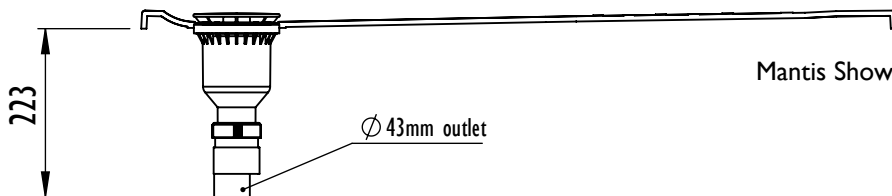

Mantis Shower Tray 1000 x 1000mm UDT1010W24

Product/Code

Mantis Shower Tray 1000mm x 1000mm
UDT1010W24

Mantis Shower Tray with horizontal outlet
Tray: UDT1010W24
Trap: IMOR/H

Mantis Shower Tray with vertical outlet
Tray: UDT1010W24
Trap: IMOR/V