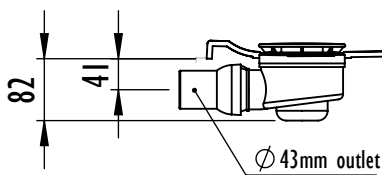

Mantis Shower Tray Datasheet

| Technical Data | |
|---|--|
| Tray Height | 24mm In Height |
| Handing | Universal (not handed) |
| Waste Outlet Position | See diagrams |
| Trap Size | 90mm aperature in tray |
| Waste Options | Shower tray designed to be used with a 90mm waste trap |
| Sizes Available | 1200mm x 700mm (UDT1270W24) 1200mm x 800mm (UDT1280W24) 1300mm x 700mm (UDT1370W24) 1300mm x 800mm (UDT1380W24) 1400mm x 700mm (UDT1470W24) 1400mm x 800mm (UDT1480W24) 1500mm x 700mm (UDT1570W24) 1500mm x 800mm (UDT1580W24) 900mm x 900mm (UDT9090W24) 1000mm x 1000mm (UDT1010W24) 1700mm x 700mm (UDT1770W24) cut to length bath replacement 1700mm x 800mm (UDT1780W24) cut to length bath replacement |
| Construction | Multi Layer GRP with durable Polyester Gel coat upper surface. |
| Installation | May be bedded down on sand/cement or tile adhesive if preferred or to assist with levelling. Always follow installation guide supplied. Supplied with self adhesive flexible fabric tile upstand. |
| Waste trap options available from Impey | <ul style="list-style-type: none"> • IMOR/H 90mm Horizontal outlet • IMOR/V 90mm Vertical outlet • IMOR/P Pumped waste |
| Standards | CE marked to EN 14527 Slip resistance to Category B DIN 51097 |
| Maximum Flow Rate 11 l/min | |

Mantis Shower Tray 1300 x 800mm UDT13080W24

Product/Code

Mantis Shower Tray 1300mm x 800mm
UDT13080W24

Mantis Shower Tray with horizontal outlet
Tray: UDT13080W24
Trap: IMOR/H

Mantis Shower Tray with vertical outlet
Tray: UDT13080W24
Trap: IMOR/V