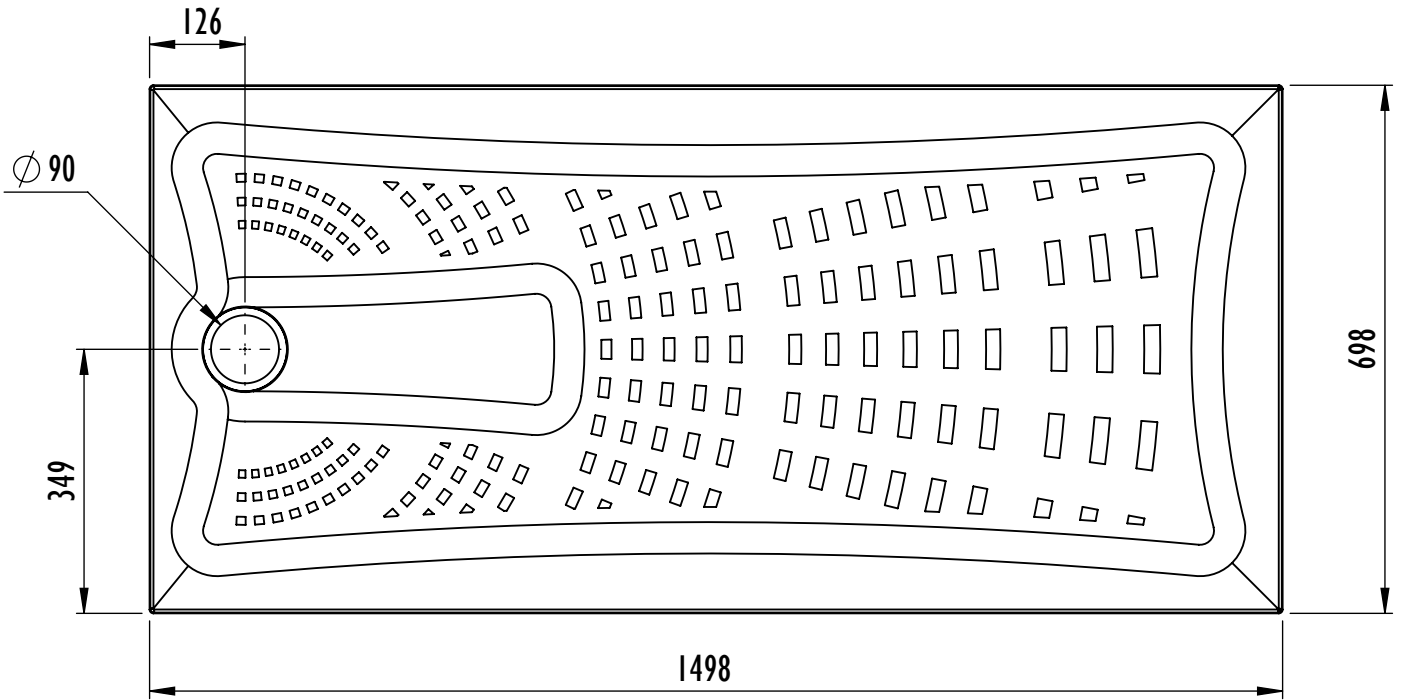

Mantis Shower Tray Datasheet

| Technical Data | |
|---|--|
| Tray Height | 24mm In Height |
| Handing | Universal (not handed) |
| Waste Outlet Position | See diagrams |
| Trap Size | 90mm aperature in tray |
| Waste Options | Shower tray designed to be used with a 90mm waste trap |
| Sizes Available | 1200mm x 700mm (UDT1270W24) 1200mm x 800mm (UDT1280W24) 1300mm x 700mm (UDT1370W24) 1300mm x 800mm (UDT1380W24) 1400mm x 700mm (UDT1470W24) 1400mm x 800mm (UDT1480W24) 1500mm x 700mm (UDT1570W24) 1500mm x 800mm (UDT1580W24) 900mm x 900mm (UDT9090W24) 1000mm x 1000mm (UDT1010W24) 1700mm x 700mm (UDT1770W24) cut to length bath replacement 1700mm x 800mm (UDT1780W24) cut to length bath replacement |
| Construction | Multi Layer GRP with durable Polyester Gel coat upper surface. |
| Installation | May be bedded down on sand/cement or tile adhesive if preferred or to assist with levelling. Always follow installation guide supplied. Supplied with self adhesive flexible fabric tile upstand. |
| Waste trap options available from Impey | <ul style="list-style-type: none"> • IMOR/H 90mm Horizontal outlet • IMOR/V 90mm Vertical outlet • IMOR/P Pumped waste |
| Standards | CE marked to EN 14527 Slip resistance to Category B DIN 51097 |
| Maximum Flow Rate 11 l/min | |

Mantis Shower Tray with vertical outlet
Tray: UDT1470W24
Trap: IMOR/V

Mantis Shower Tray with pumped outlet
Tray: UDT1470W24
Trap: IMOR/P

Mantis Shower Tray 1400 x 800mm UDT14080W24

Product/Code

Mantis Shower Tray 1400mm x 800mm
UDT14080W24

Mantis Shower Tray with horizontal outlet
Tray: UDT14080W24
Trap: IMOR/H

Mantis Shower Tray with vertical outlet
Tray: UDT14080W24
Trap: IMOR/V

Mantis Shower Tray with pumped outlet
Tray: UDT14080W24
Trap: IMOR/P

Mantis Shower Tray 1500 x 700mm UDT1570W24

Product/Code

Mantis Shower Tray 1500mm x 700mm
UDT1570W24

Mantis Shower Tray with horizontal outlet
Tray: UDT1570W24
Trap: IMOR/H

Mantis Shower Tray with vertical outlet
Tray: UDT1570W24
Trap: IMOR/V