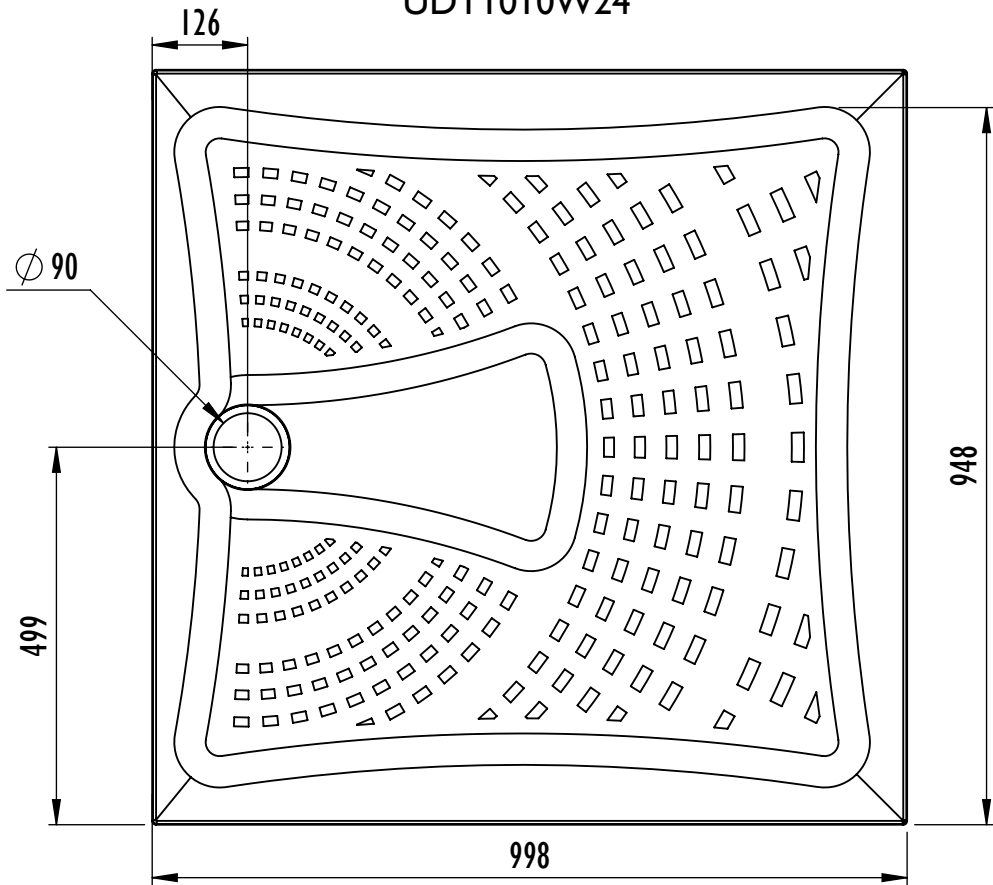

Mantis Shower Tray Datasheet

| Technical Data | |
|---|--|
| Tray Height | 24mm In Height |
| Handing | Universal (not handed) |
| Waste Outlet Position | See diagrams |
| Trap Size | 90mm aperature in tray |
| Waste Options | Shower tray designed to be used with a 90mm waste trap |
| Sizes Available | 1200mm x 700mm (UDT1270W24) 1200mm x 800mm (UDT1280W24) 1300mm x 700mm (UDT1370W24) 1300mm x 800mm (UDT1380W24) 1400mm x 700mm (UDT1470W24) 1400mm x 800mm (UDT1480W24) 1500mm x 700mm (UDT1570W24) 1500mm x 800mm (UDT1580W24) 900mm x 900mm (UDT9090W24) 1000mm x 1000mm (UDT1010W24) 1700mm x 700mm (UDT1770W24) cut to length bath replacement 1700mm x 800mm (UDT1780W24) cut to length bath replacement |
| Construction | Multi Layer GRP with durable Polyester Gel coat upper surface. |
| Installation | May be bedded down on sand/cement or tile adhesive if preferred or to assist with levelling. Always follow installation guide supplied. Supplied with self adhesive flexible fabric tile upstand. |
| Waste trap options available from Impey | <ul style="list-style-type: none"> • IMOR/H 90mm Horizontal outlet • IMOR/V 90mm Vertical outlet • IMOR/P Pumped waste |
| Standards | CE marked to EN 14527 Slip resistance to Category B DIN 51097 |
| Maximum Flow Rate 11 l/min | |

Mantis Shower Tray with horizontal outlet
Tray: UDT9090W24
Trap: IMOR/H

Mantis Shower Tray with vertical outlet
Tray: UDT9090W24
Trap: IMOR/V

Mantis Shower Tray with pumped outlet
Tray: UDT9090W24
Trap: IMOR/P

Mantis Shower Tray 1000 x 1000mm UDT1010W24

Product/Code

Mantis Shower Tray 1000mm x 1000mm
UDT1010W24

Mantis Shower Tray with horizontal outlet
Tray: UDT1010W24
Trap: IMOR/H

Mantis Shower Tray with vertical outlet
Tray: UDT1010W24
Trap: IMOR/V

Mantis Shower Tray with pumped outlet
Tray: UDT1010W24
Trap: IMOR/P

Mantis Shower Tray 1700 x 700mm UDT1770W24

Product/Code

Mantis Shower Tray 1500mm x 700mm
UDT1770W24

Mantis Shower Tray with horizontal outlet
Tray: UDT1770W24
Trap: IMOR/H