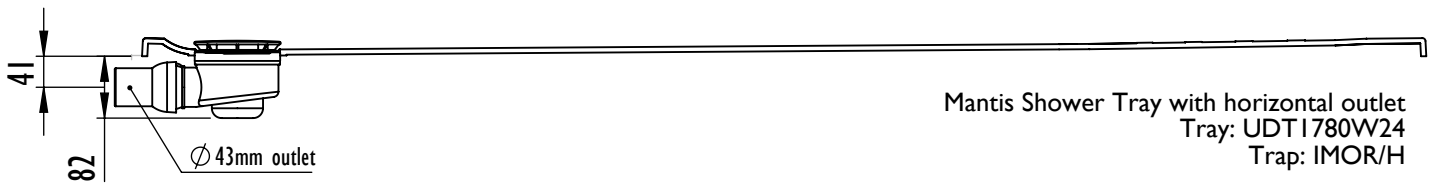

Mantis Shower Tray Datasheet

| Technical Data | |
|---|--|
| Tray Height | 24mm In Height |
| Handing | Universal (not handed) |
| Waste Outlet Position | See diagrams |
| Trap Size | 90mm aperature in tray |
| Waste Options | Shower tray designed to be used with a 90mm waste trap |
| Sizes Available | 1200mm x 700mm (UDT1270W24) 1200mm x 800mm (UDT1280W24) 1300mm x 700mm (UDT1370W24) 1300mm x 800mm (UDT1380W24) 1400mm x 700mm (UDT1470W24) 1400mm x 800mm (UDT1480W24) 1500mm x 700mm (UDT1570W24) 1500mm x 800mm (UDT1580W24) 900mm x 900mm (UDT9090W24) 1000mm x 1000mm (UDT1010W24) 1700mm x 700mm (UDT1770W24) cut to length bath replacement 1700mm x 800mm (UDT1780W24) cut to length bath replacement |
| Construction | Multi Layer GRP with durable Polyester Gel coat upper surface. |
| Installation | May be bedded down on sand/cement or tile adhesive if preferred or to assist with levelling. Always follow installation guide supplied. Supplied with self adhesive flexible fabric tile upstand. |
| Waste trap options available from Impey | <ul style="list-style-type: none"> • IMOR/H 90mm Horizontal outlet • IMOR/V 90mm Vertical outlet • IMOR/P Pumped waste |
| Standards | CE marked to EN 14527 Slip resistance to Category B DIN 51097 |
| Maximum Flow Rate 11 l/min | |

Mantis Shower Tray with vertical outlet
Tray: UDT1770W24
Trap: IMOR/V

Mantis Shower Tray with pumped outlet
Tray: UDT1770W24
Trap: IMOR/P

Mantis Shower Tray 1700 x 800mm UDT1780W24

Product/Code

Mantis Shower Tray 1700mm x 700mm
UDT1780W24