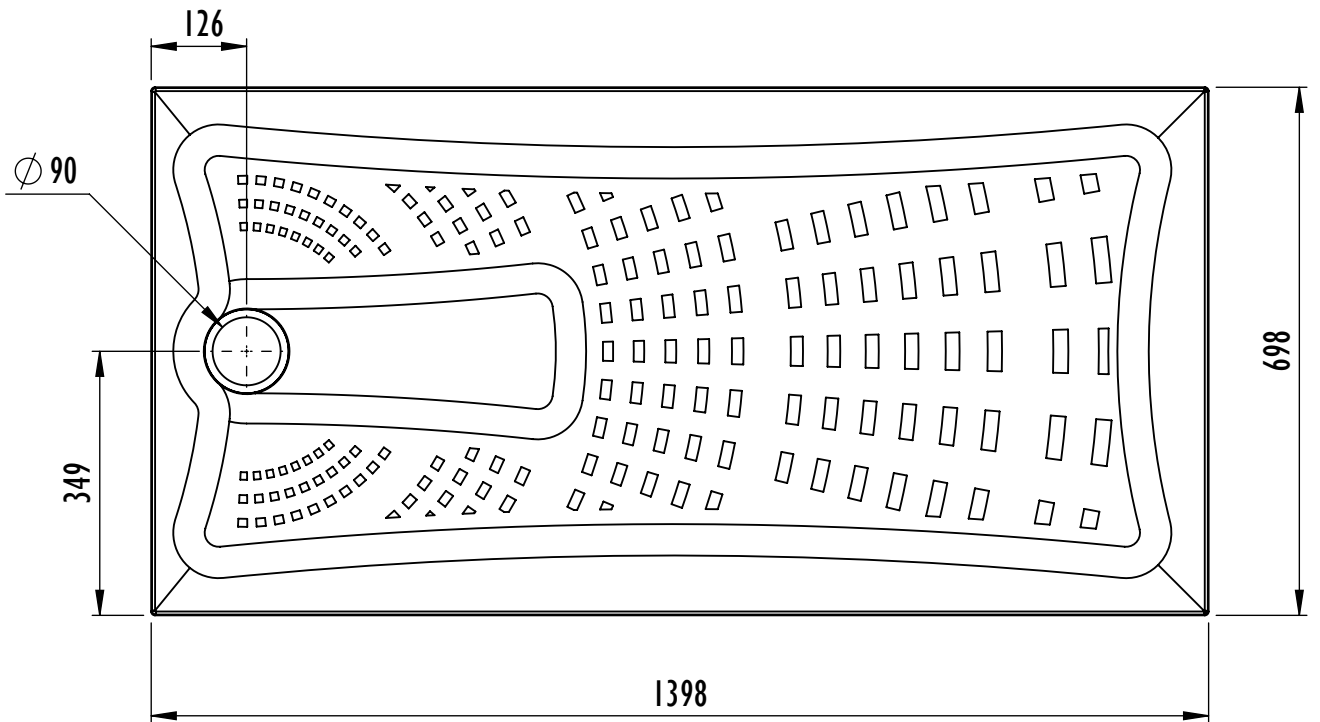

Mantis Shower Tray Datasheet

| Technical Data | |
|---|--|
| Tray Height | 24mm In Height |
| Handing | Universal (not handed) |
| Waste Outlet Position | See diagrams |
| Trap Size | 90mm aperature in tray |
| Waste Options | Shower tray designed to be used with a 90mm waste trap |
| Sizes Available | 1200mm x 700mm (UDT1270W24) 1200mm x 800mm (UDT1280W24) 1300mm x 700mm (UDT1370W24) 1300mm x 800mm (UDT1380W24) 1400mm x 700mm (UDT1470W24) 1400mm x 800mm (UDT1480W24) 1500mm x 700mm (UDT1570W24) 1500mm x 800mm (UDT1580W24) 900mm x 900mm (UDT9090W24) 1000mm x 1000mm (UDT1010W24) 1700mm x 700mm (UDT1770W24) cut to length bath replacement 1700mm x 800mm (UDT1780W24) cut to length bath replacement |
| Construction | Multi Layer GRP with durable Polyester Gel coat upper surface. |
| Installation | May be bedded down on sand/cement or tile adhesive if preferred or to assist with levelling. Always follow installation guide supplied. Supplied with self adhesive flexible fabric tile upstand. |
| Waste trap options available from Impey | <ul style="list-style-type: none"> • IMOR/H 90mm Horizontal outlet • IMOR/V 90mm Vertical outlet • IMOR/P Pumped waste |
| Standards | CE marked to EN 14527 Slip resistance to Category B DIN 51097 |
| Maximum Flow Rate 11 l/min | |

Mantis Shower Tray 1300 x 800mm UDT13080W24

Product/Code

Mantis Shower Tray 1300mm x 800mm
UDT13080W24

Mantis Shower Tray with horizontal outlet
Tray: UDT13080W24
Trap: IMOR/H

Mantis Shower Tray with vertical outlet
Tray: UDT13080W24
Trap: IMOR/V

Mantis Shower Tray with pumped outlet
Tray: UDT13080W24
Trap: IMOR/P

Mantis Shower Tray 1400 x 700mm UDT1470W24

Product/Code

Mantis Shower Tray 1400mm x 700mm
UDT1470W24

Mantis Shower Tray with horizontal outlet
Tray: UDT1470W24
Trap: IMOR/H