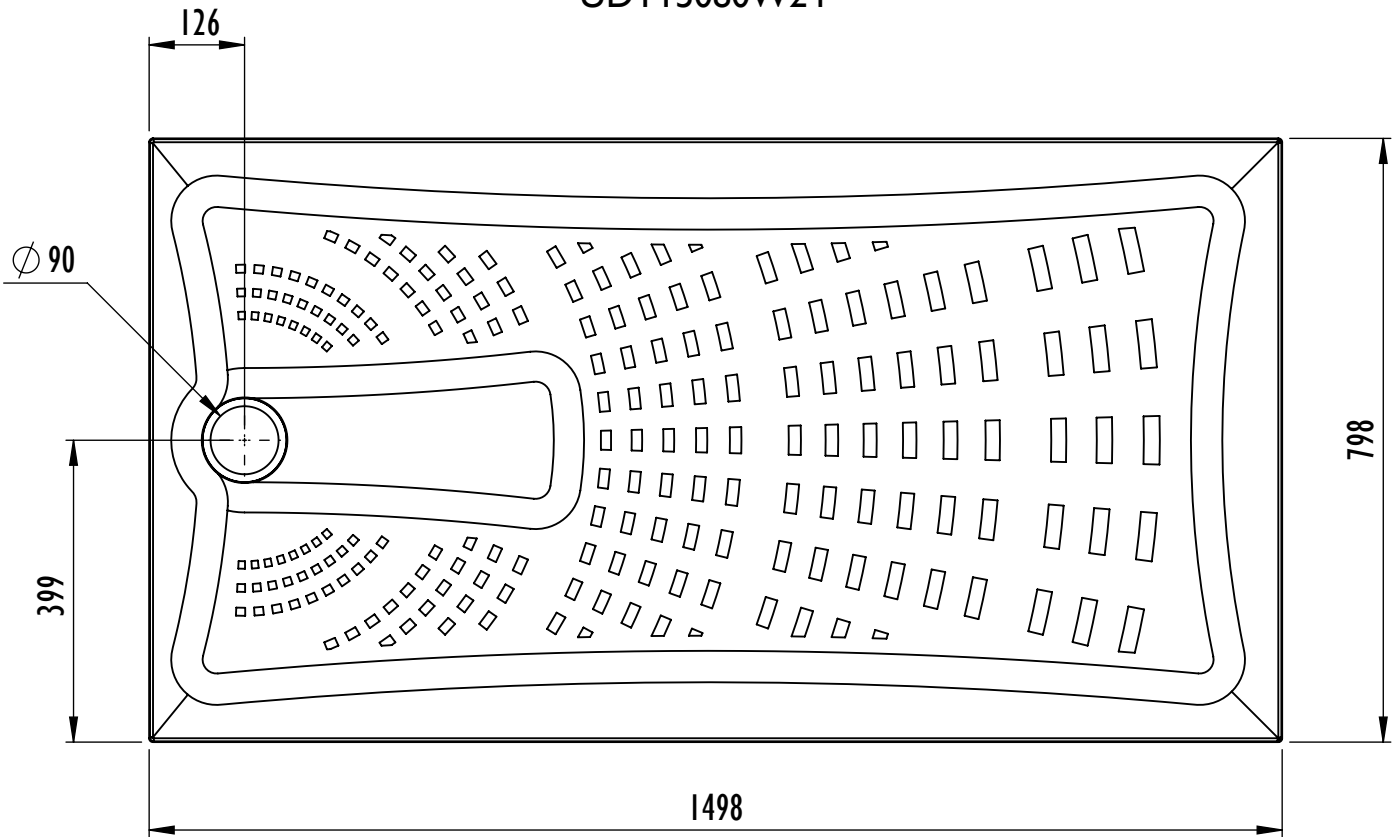

Mantis Shower Tray Datasheet

| Technical Data | |
|---|--|
| Tray Height | 24mm In Height |
| Handing | Universal (not handed) |
| Waste Outlet Position | See diagrams |
| Trap Size | 90mm aperature in tray |
| Waste Options | Shower tray designed to be used with a 90mm waste trap |
| Sizes Available | 1200mm x 700mm (UDT1270W24) 1200mm x 800mm (UDT1280W24) 1300mm x 700mm (UDT1370W24) 1300mm x 800mm (UDT1380W24) 1400mm x 700mm (UDT1470W24) 1400mm x 800mm (UDT1480W24) 1500mm x 700mm (UDT1570W24) 1500mm x 800mm (UDT1580W24) 900mm x 900mm (UDT9090W24) 1000mm x 1000mm (UDT1010W24) 1700mm x 700mm (UDT1770W24) cut to length bath replacement 1700mm x 800mm (UDT1780W24) cut to length bath replacement |
| Construction | Multi Layer GRP with durable Polyester Gel coat upper surface. |
| Installation | May be bedded down on sand/cement or tile adhesive if preferred or to assist with levelling. Always follow installation guide supplied. Supplied with self adhesive flexible fabric tile upstand. |
| Waste trap options available from Impey | <ul style="list-style-type: none"> • IMOR/H 90mm Horizontal outlet • IMOR/V 90mm Vertical outlet • IMOR/P Pumped waste |
| Standards | CE marked to EN 14527 Slip resistance to Category B DIN 51097 |
| Maximum Flow Rate 11 l/min | |

Mantis Shower Tray 1500 x 700mm UDT1570W24

Product/Code

Mantis Shower Tray 1500mm x 700mm
UDT1570W24

Mantis Shower Tray with horizontal outlet
Tray: UDT1570W24
Trap: IMOR/H

Mantis Shower Tray with vertical outlet
Tray: UDT1570W24
Trap: IMOR/V

Mantis Shower Tray with pumped outlet
Tray: UDT1570W24
Trap: IMOR/P

Mantis Shower Tray 1500 x 800mm UDTI5080W24

Mantis Shower Tray 900 x 900mm UDT9090W24

Product/Code

Mantis Shower Tray 900mm x 900mm
UDT9090W24