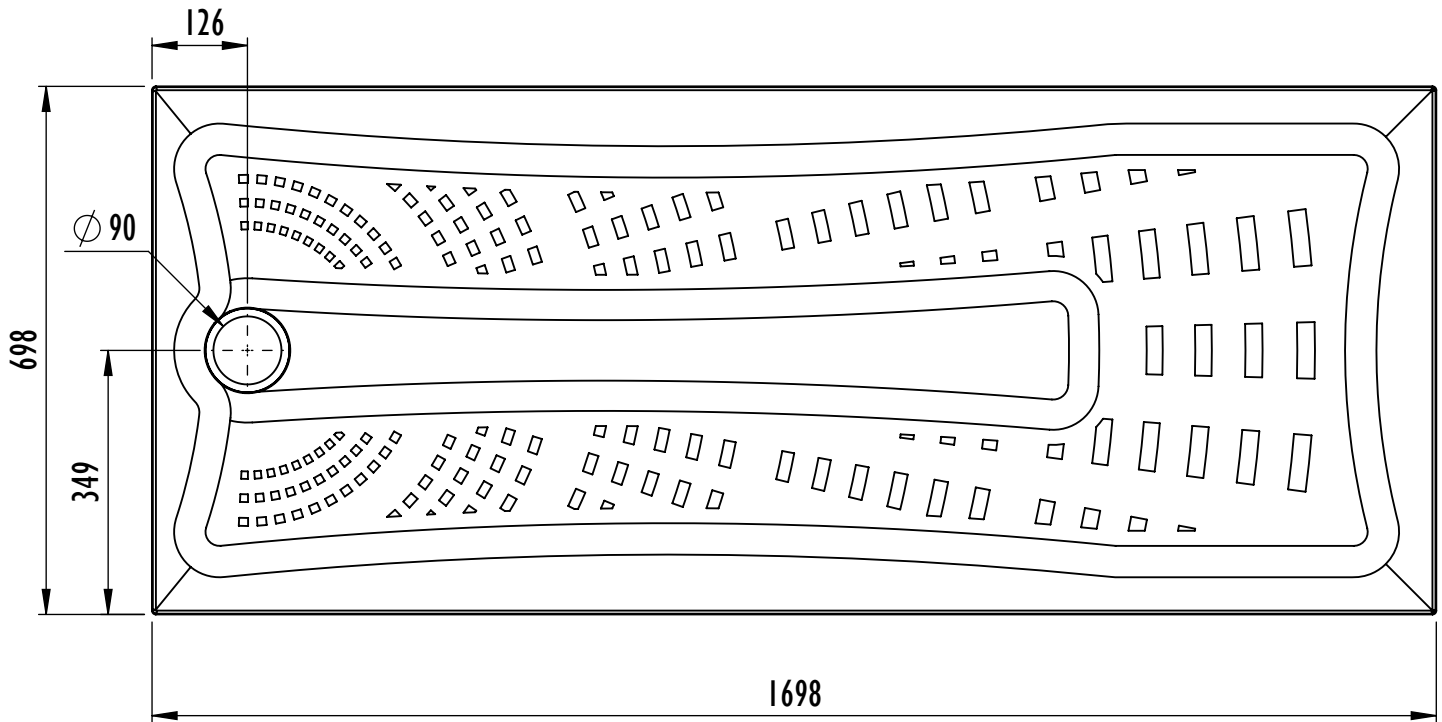

Mantis Shower Tray Datasheet

| Technical Data | |
|---|--|
| Tray Height | 24mm In Height |
| Handing | Universal (not handed) |
| Waste Outlet Position | See diagrams |
| Trap Size | 90mm aperature in tray |
| Waste Options | Shower tray designed to be used with a 90mm waste trap |
| Sizes Available | 1200mm x 700mm (UDT1270W24) 1200mm x 800mm (UDT1280W24) 1300mm x 700mm (UDT1370W24) 1300mm x 800mm (UDT1380W24) 1400mm x 700mm (UDT1470W24) 1400mm x 800mm (UDT1480W24) 1500mm x 700mm (UDT1570W24) 1500mm x 800mm (UDT1580W24) 900mm x 900mm (UDT9090W24) 1000mm x 1000mm (UDT1010W24) 1700mm x 700mm (UDT1770W24) cut to length bath replacement 1700mm x 800mm (UDT1780W24) cut to length bath replacement |
| Construction | Multi Layer GRP with durable Polyester Gel coat upper surface. |
| Installation | May be bedded down on sand/cement or tile adhesive if preferred or to assist with levelling. Always follow installation guide supplied. Supplied with self adhesive flexible fabric tile upstand. |
| Waste trap options available from Impey | <ul style="list-style-type: none"> • IMOR/H 90mm Horizontal outlet • IMOR/V 90mm Vertical outlet • IMOR/P Pumped waste |
| Standards | CE marked to EN 14527 Slip resistance to Category B DIN 51097 |
| Maximum Flow Rate 11 l/min | |

Mantis Shower Tray 1000 x 1000mm UDT1010W24

Product/Code

Mantis Shower Tray 1000mm x 1000mm
UDT1010W24

Mantis Shower Tray with horizontal outlet
Tray: UDT1010W24
Trap: IMOR/H

Mantis Shower Tray with vertical outlet
Tray: UDT1010W24
Trap: IMOR/V

Mantis Shower Tray with pumped outlet
Tray: UDT1010W24
Trap: IMOR/P

Mantis Shower Tray 1700 x 700mm UDT1770W24

Product/Code

Mantis Shower Tray 1500mm x 700mm
UDT1770W24

Mantis Shower Tray with horizontal outlet
Tray: UDT1770W24
Trap: IMOR/H