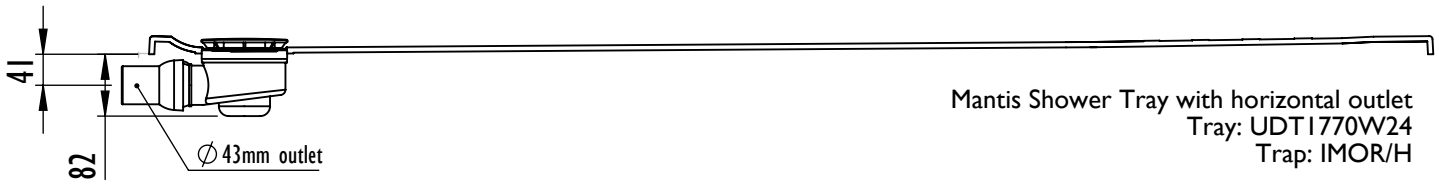

Mantis Shower Tray with horizontal outlet
Tray: UDT1770W24
Trap: IMOR/H