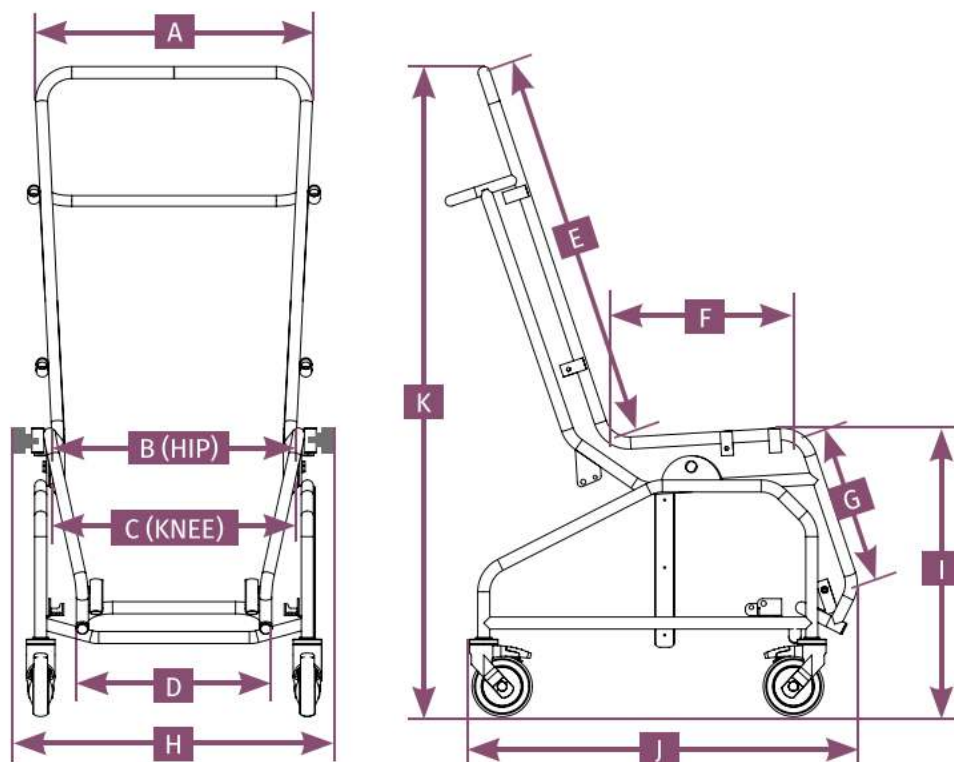

The shower chair has optional extras such as fully adjustable and removable footrest, thoracic supports and hip supports. The shower chair is available in both adult and paediatric sizes and the option of either manual and electric tilting actions both of which provide a tilting angle between 75° and 35°.

Technical Data

No specialist cleaning required due to our BacAway anti-bacterial powder coating, just use a proprietary cleaning solution

Max Overall Length Reclined =
Adult 1480mm / Child 1200mm

Max Overall Length Upright =
Adult 1010mm / Child 920mm

Overall Width 670mm

Overall Height (Upright) =
Adult 1360mm / Child 1160mm

Overall Height (reclined) =
Adult: 910mm / Child 780mm

Small Chair Weight = 22kg

Large Chair Weight = 23kg

Ambre 200 - Tilt in space Shower Chair Standard Sizing Matrix

Dimension	Adult frame sizes	Child frame sizes
A - Back Width	573mm / 220½"	500mm / 19¾"
B - Hip	510mm / 20"	455mm / 18"
C - Knee	540mm / 21¼"	495mm / 19½"
D - Foot	405mm / 16"	405mm / 16"
E - Back Length	812mm / 32"	612mm / 24"
F - Thigh	405mm / 16"	355mm / 14"
G - Calf	335mm / 13¼"	260mm / 10¼"
H - Overall Width	670mm / 26½"	670mm / 26½"
I - Seat Height	580mm / 22¾"	580mm / 22¾"
J - Overall Length Upright	1010mm / 39¾"	920mm / 36¼"
K - Overall Height	1360mm / 53½"	1160mm / 45¾"
Overall Dimensions Folded	1480mm / 58¼"	1200mm / 47¼"