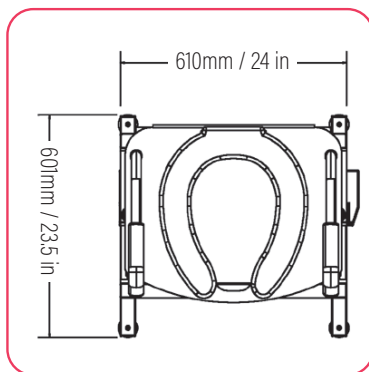

0800 043 9358

liftseat.co.uk

Our range of powered toilet lifts cater for all range of disabilities and have the following key features:

- No installation, ground fixing or assembly required
- Works over any style of toilet including Clos-o-Mat and Geberit
- Rechargeable battery and mains power options
- Simple two button operation
- Elongated toilet opening and can be used bedside with our drop-in commode bucket
- Fully height adjustable