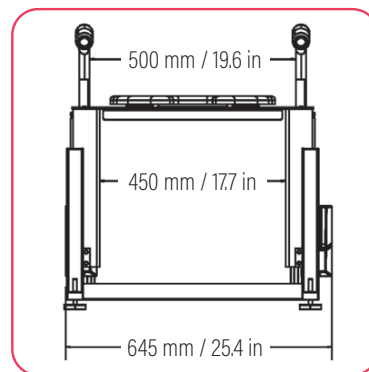

0800 043 9358

liftseat.co.uk

Our range of powered toilet lifts cater for all range of disabilities and have the following key features:

- No installation, ground fixing or assembly required
- Works over any style of toilet including Clos-o-Mat and Geberit
- Rechargeable battery and mains power options
- Simple two button operation
- Elongated toilet opening and can be used bedside with our drop-in commode bucket
- Fully height adjustable