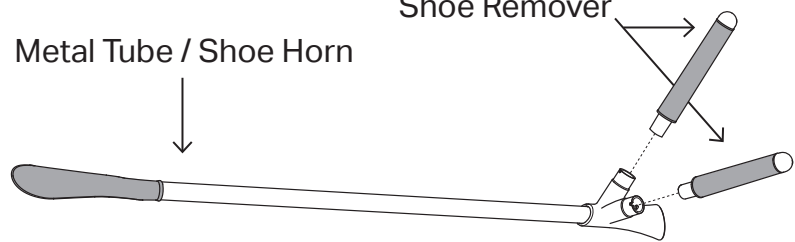

# HELP A HEEL

SHOE ASSIST

PRODUCT CODE:  
DL11026

Put on and remove shoes without bending your back.

### Features:

- For effortlessly putting on and taking off shoes.
- Put on and remove your shoe without having to sit down or bend at the waist.
- Flexible and strong design.

### Specifications:

- Size: 15x17x76cm
- Weight: 330g
- Metal handle
- Plastic Shoehorn
- Silicone sleeve V base

### Parts:

Metal Tube / Shoe Horn

Shoe Remover