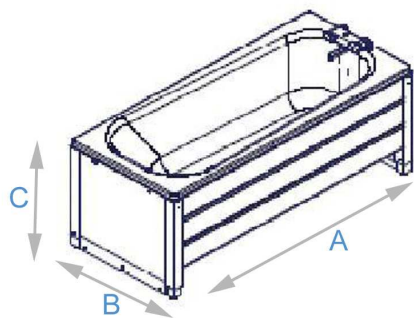

## AQUALINE BATH TUB

*fully height adjustable*

**Kingkraft**  
KINGKRAFT

The Aqualine 1700 is a height adjustable bath ideal for persons who need assistance whilst bathing. Carers are able to set the working height of the bath at a comfortable level for them.

Access into the bath is by means of hoisting. The bath can be used in conjunction with both mobile and ceiling track hoist systems.

Height adjustment is from 65-95cm by means of a hand control unit with an extending spiral cord. The bath is provided with a thermostatic mixer tap and hand shower. There is also the option of an attached changing and showering table top for added versatility. A bed guard can also be mounted for extra safety.

The bath fits into the same space as a conventional bath. (Other sizes are available to order)

Benefits to the user are:

- Easy access into the bath
- Variable height for assisted bathing
- Integral shower
- Changer top eliminates the need for a separate unit

Model No.	A Length	B Width	C Height approx	Internal length	Internal width
1600	1600	700	650-950	1170.5	340-400

All dimension expressed in millimetres

Maximum Load :250kg

Kingkraft Limited, 26D Orgreave Crescent, Dore House Industrial Estate, Sheffield S13 9NQ  
Tel: 0114 269 0697 Fax: 0114 269 5145 Email: info@kingkraft.co.uk www.kingkraft.co.uk