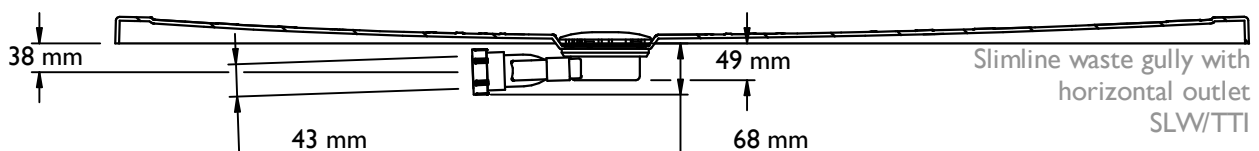

SLIMLINE 35 SHOWERTRAY DATASHEET

Technical Data

Tray Height	All 35mm in height
Handing	Universal (not handed)
Waste outlet position	Waste position is off centre allowing the tray to be rotated to avoid obstructions such as joists or pipework etc. (see drawings)
Trap Size	90mm aperture in tray
Waste options	Shower tray can accept either Gravity or pumped waste by selecting the correct trap or pump kit (pump kits available separately)
Sizes Available	800mm x 800mm, 900mm x 900mm, 1000mm x 1000mm, 1200mm x 750mm, 1200mm x 900mm, 1300mm x 750mm, 1500mm x 750mm, 1300mm x 700mm and 1700mm x 750mm
Cut to length version (SL35 17075) 1700mm x 750mm	Can be cut to Length to suit wall to wall measurement. When cut to length the end cap accessory (SL35/EC75) is required. minimum cut length of tray 1200mm
Construction	Multi Layer GRP with durable Polyester Gel coat upper surface.
Installation	We recommend bedding the tray on either Tile Adhesive or Expanding Foam to offer additional support to the shower tray base.
Supplied with	IMOR/H 90mm Horizontal outlet (43mm) waste trap (50mm water seal), flexible water proof tiling self-adhesive tiling up stand (US12350).
Waste Trap Options Available from Impey	IMOR/H 90mm Horizontal outlet (43mm outlet) (supplied as standard) IMOR/V 90mm Vertical outlet (50mm outlet) IMOR/P 90mm pumped waste (22mm outlet) SLW/ITT Slimline waste (43mm outlet) waterless trap
Available accessories	35mm ramp system, (2MR, RCS, LHRC and RHRC see catalogue) Service ducting (SD1, SD2 and SDC/190)

SLIMLINE 35 SHOWERTRAY DATASHEET 1000 x 1000 mm

SLIMLINE 35 SHOWERTRAY DATASHEET 1200 x 750 mm

PRODUCT/CODE

SLIMLINE 35 SHOWERTRAY DATASHEET 1200 x 900 mm

PRODUCT/CODE

SLIMLINE 35 SHOWERTRAY DATASHEET 1300 x 700 mm

PRODUCT/CODE

SLIMLINE 35 SHOWERTRAY DATASHEET 1300 x 750 mm

PRODUCT/CODE

SLIMLINE 35 SHOWERTRAY DATASHEET 1500 x 750 mm

PRODUCT/CODE

SLIMLINE 35 SHOWERTRAY DATASHEET 1700 x 750 mm

PRODUCT/CODE