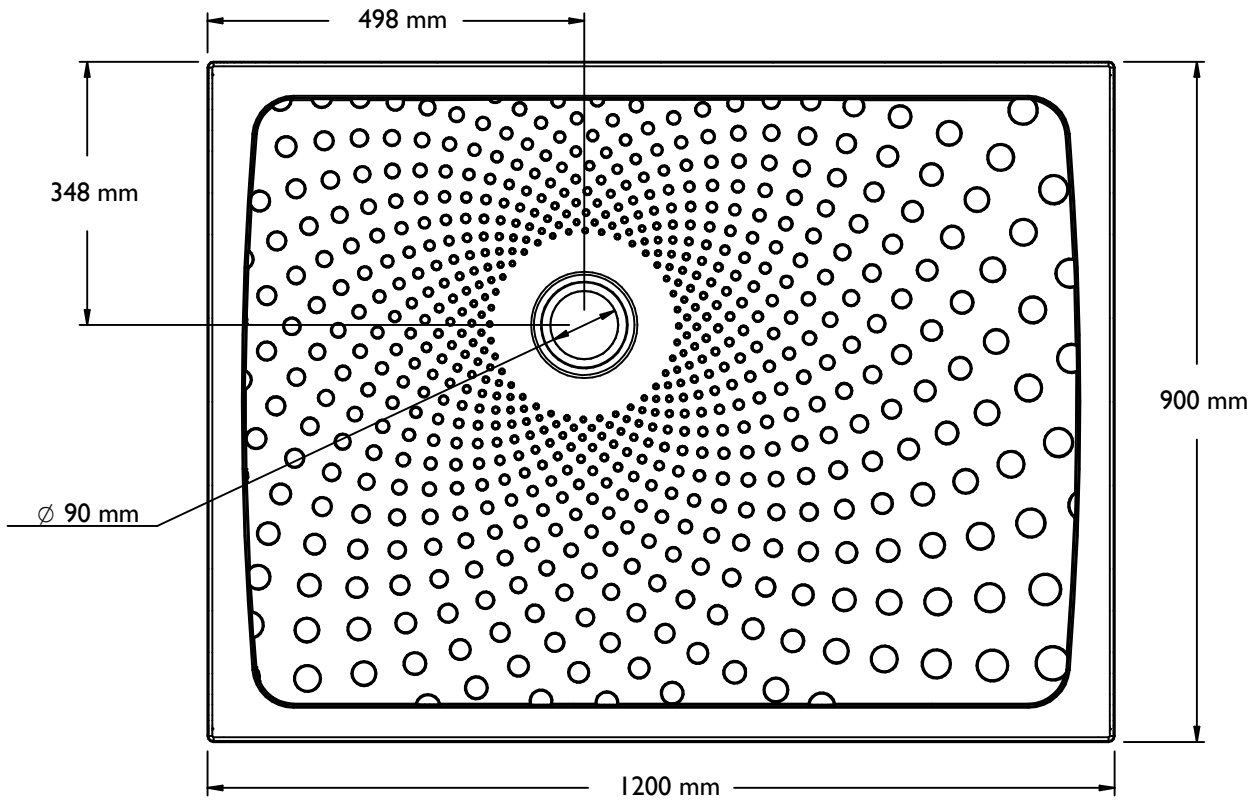

SLIMLINE 35 SHOWERTRAY DATASHEET

Technical Data

Tray Height	All 35mm in height
Handing	Universal (not handed)
Waste outlet position	Waste position is off centre allowing the tray to be rotated to avoid obstructions such as joists or pipework etc. (see drawings)
Trap Size	90mm aperture in tray
Waste options	Shower tray can accept either Gravity or pumped waste by selecting the correct trap or pump kit (pump kits available separately)
Sizes Available	800mm x 800mm, 900mm x 900mm, 1000mm x 1000mm, 1200mm x 750mm, 1200mm x 900mm, 1300mm x 750mm, 1500mm x 750mm, 1300mm x 700mm and 1700mm x 750mm
Cut to length version (SL35 17075) 1700mm x 750mm	Can be cut to Length to suit wall to wall measurement. When cut to length the end cap accessory (SL35/EC75) is required. minimum cut length of tray 1200mm
Construction	Multi Layer GRP with durable Polyester Gel coat upper surface.
Installation	We recommend bedding the tray on either Tile Adhesive or Expanding Foam to offer additional support to the shower tray base.
Supplied with	IMOR/H 90mm Horizontal outlet (43mm) waste trap (50mm water seal), flexible water proof tiling self-adhesive tiling up stand (US12350).
Waste Trap Options Available from Impey	IMOR/H 90mm Horizontal outlet (43mm outlet) (supplied as standard) IMOR/V 90mm Vertical outlet (50mm outlet) IMOR/P 90mm pumped waste (22mm outlet) SLW/ITT Slimline waste (43mm outlet) waterless trap
Available accessories	35mm ramp system, (2MR, RCS, LHRC and RHRC see catalogue) Service ducting (SD1, SD2 and SDC/190)

SLIMLINE 35 SHOWERTRAY DATASHEET 1000 x 1000 mm

SLIMLINE 35 SHOWERTRAY DATASHEET 1200 x 750 mm

PRODUCT/CODE

SLIMLINE 35 SHOWERTRAY DATASHEET 1200 x 900 mm

PRODUCT/CODE

SLIMLINE 35 SHOWERTRAY DATASHEET 1300 x 700 mm

PRODUCT/CODE

SLIMLINE 35 SHOWERTRAY DATASHEET 1300 x 750 mm

PRODUCT/CODE

SLIMLINE 35 SHOWERTRAY DATASHEET 1500 x 750 mm

PRODUCT/CODE

SLIMLINE 35 SHOWERTRAY DATASHEET 1700 x 750 mm

PRODUCT/CODE