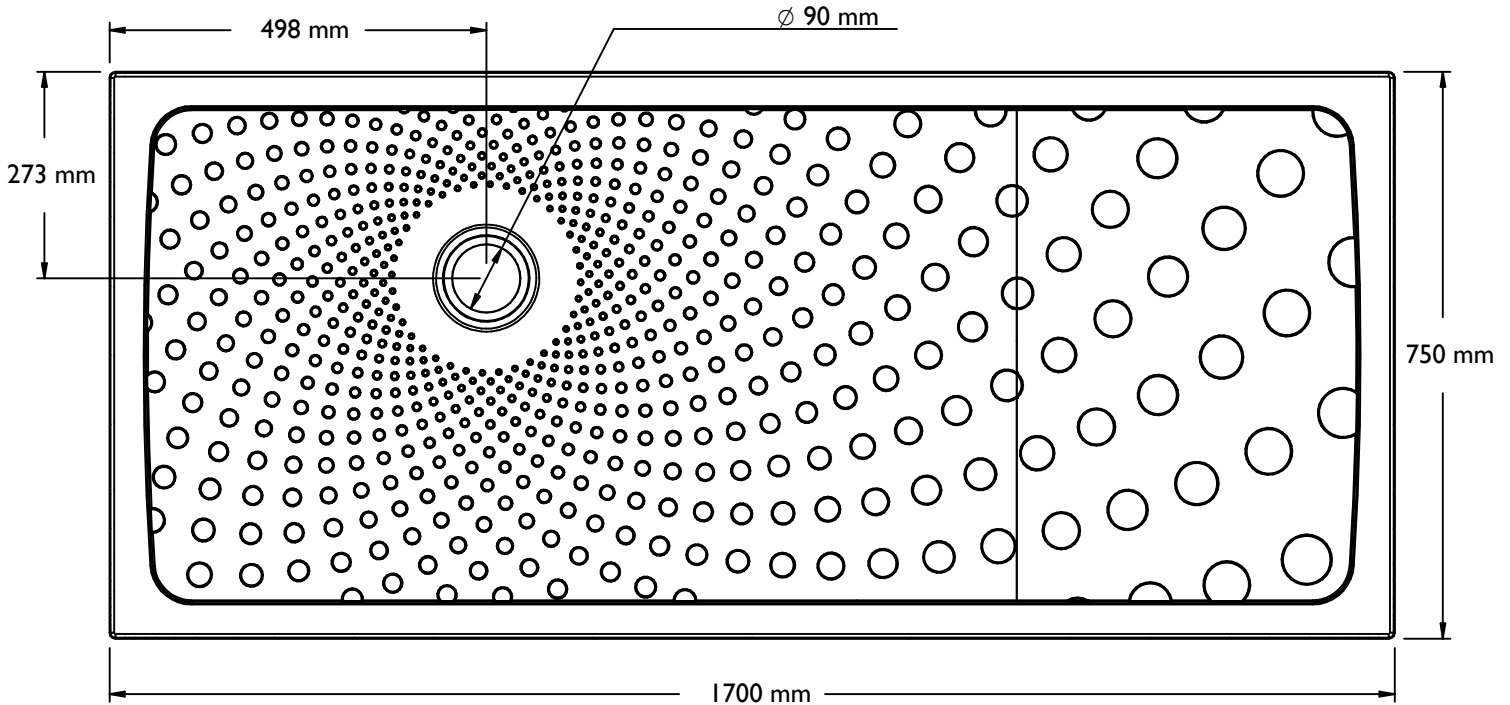

SLIMLINE 35 SHOWERTRAY DATASHEET

Technical Data

Tray Height	All 35mm in height
Handing	Universal (not handed)
Waste outlet position	Waste position is off centre allowing the tray to be rotated to avoid obstructions such as joists or pipework etc. (see drawings)
Trap Size	90mm aperture in tray
Waste options	Shower tray can accept either Gravity or pumped waste by selecting the correct trap or pump kit (pump kits available separately)
Sizes Available	800mm x 800mm, 900mm x 900mm, 1000mm x 1000mm, 1200mm x 750mm, 1200mm x 900mm, 1300mm x 750mm, 1500mm x 750mm, 1300mm x 700mm and 1700mm x 750mm
Cut to length version (SL35 17075) 1700mm x 750mm	Can be cut to Length to suit wall to wall measurement. When cut to length the end cap accessory (SL35/EC75) is required. minimum cut length of tray 1200mm
Construction	Multi Layer GRP with durable Polyester Gel coat upper surface.
Installation	We recommend bedding the tray on either Tile Adhesive or Expanding Foam to offer additional support to the shower tray base.
Supplied with	IMOR/H 90mm Horizontal outlet (43mm) waste trap (50mm water seal), flexible water proof tiling self-adhesive tiling up stand (US12350).
Waste Trap Options Available from Impey	IMOR/H 90mm Horizontal outlet (43mm outlet) (supplied as standard) IMOR/V 90mm Vertical outlet (50mm outlet) IMOR/P 90mm pumped waste (22mm outlet) SLW/ITT Slimline waste (43mm outlet) waterless trap
Available accessories	35mm ramp system, (2MR, RCS, LHRC and RHRC see catalogue) Service ducting (SD1, SD2 and SDC/190)

SLIMLINE 35 SHOWERTRAY DATASHEET 1000 x 1000 mm

SLIMLINE 35 SHOWERTRAY DATASHEET 1200 x 750 mm

PRODUCT/CODE

SLIMLINE 35 SHOWERTRAY DATASHEET 1200 x 900 mm

PRODUCT/CODE

SLIMLINE 35 SHOWERTRAY DATASHEET 1300 x 700 mm

PRODUCT/CODE

SLIMLINE 35 SHOWERTRAY DATASHEET 1300 x 750 mm

PRODUCT/CODE

SLIMLINE 35 SHOWERTRAY DATASHEET 1500 x 750 mm

PRODUCT/CODE

SLIMLINE 35 SHOWERTRAY DATASHEET 1700 x 750 mm

PRODUCT/CODE