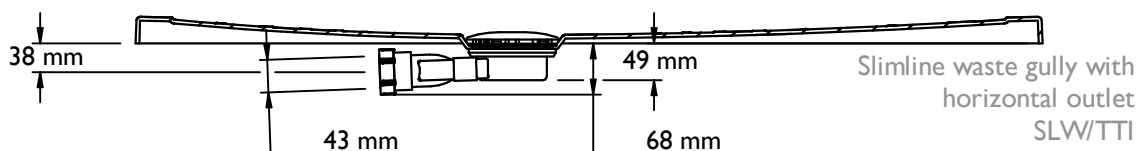

SLIMLINE 35 SHOWERTRAY DATASHEET

Technical Data

Tray Height	All 35mm in height
Handing	Universal (not handed)
Waste outlet position	Waste position is off centre allowing the tray to be rotated to avoid obstructions such as joists or pipework etc. (see drawings)
Trap Size	90mm aperture in tray
Waste options	Shower tray can accept either Gravity or pumped waste by selecting the correct trap or pump kit (pump kits available separately)
Sizes Available	800mm x 800mm, 900mm x 900mm, 1000mm x 1000mm, 1200mm x 750mm, 1200mm x 900mm, 1300mm x 750mm, 1500mm x 750mm, 1300mm x 700mm and 1700mm x 750mm
Cut to length version (SL35 17075) 1700mm x 750mm	Can be cut to Length to suit wall to wall measurement. When cut to length the end cap accessory (SL35/EC75) is required. minimum cut length of tray 1200mm
Construction	Multi Layer GRP with durable Polyester Gel coat upper surface.
Installation	We recommend bedding the tray on either Tile Adhesive or Expanding Foam to offer additional support to the shower tray base.
Supplied with	IMOR/H 90mm Horizontal outlet (43mm) waste trap (50mm water seal), flexible water proof tiling self-adhesive tiling up stand (US12350).
Waste Trap Options Available from Impey	IMOR/H 90mm Horizontal outlet (43mm outlet) (supplied as standard) IMOR/V 90mm Vertical outlet (50mm outlet) IMOR/P 90mm pumped waste (22mm outlet) SLW/ITT Slimline waste (43mm outlet) waterless trap
Available accessories	35mm ramp system, (2MR, RCS, LHRC and RHRC see catalogue) Service ducting (SD1, SD2 and SDC/190)

Impey Showers Ltd, info@impeyshowers.com t.01460 260080 f.01460 259800 www.impeyshowers.com

SLIMLINE 35 SHOWERTRAY DATASHEET 800 x 800 mm

PRODUCT/CODE

SLIMLINE 35 SHOWERTRAY DATASHEET 900 x 900 mm

PRODUCT/CODE

SLIMLINE 35 SHOWERTRAY DATASHEET 1000 x 1000 mm

SLIMLINE 35 SHOWERTRAY DATASHEET 1200 x 750 mm

PRODUCT/CODE

SLIMLINE 35 SHOWERTRAY DATASHEET 1200 x 900 mm

PRODUCT/CODE

SLIMLINE 35 SHOWERTRAY DATASHEET 1300 x 700 mm