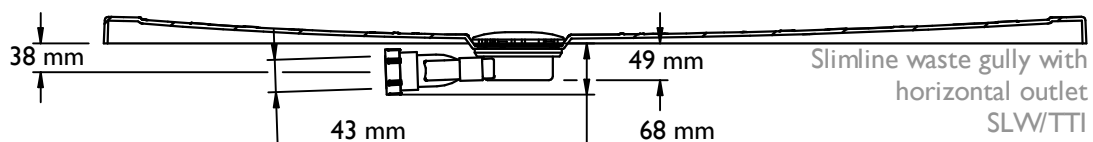

SLIMLINE 35 SHOWERTRAY DATASHEET

Technical Data

Tray Height	All 35mm in height
Handing	Universal (not handed)
Waste outlet position	Waste position is off centre allowing the tray to be rotated to avoid obstructions such as joists or pipework etc. (see drawings)
Trap Size	90mm aperture in tray
Waste options	Shower tray can accept either Gravity or pumped waste by selecting the correct trap or pump kit (pump kits available separately)
Sizes Available	800mm x 800mm, 900mm x 900mm, 1000mm x 1000mm, 1200mm x 750mm, 1200mm x 900mm, 1300mm x 750mm, 1500mm x 750mm, 1300mm x 700mm and 1700mm x 750mm
Cut to length version (SL35 17075) 1700mm x 750mm	Can be cut to Length to suit wall to wall measurement. When cut to length the end cap accessory (SL35/EC75) is required. minimum cut length of tray 1200mm
Construction	Multi Layer GRP with durable Polyester Gel coat upper surface.
Installation	We recommend bedding the tray on either Tile Adhesive or Expanding Foam to offer additional support to the shower tray base.
Supplied with	IMOR/H 90mm Horizontal outlet (43mm) waste trap (50mm water seal), flexible water proof tiling self-adhesive tiling up stand (US12350).
Waste Trap Options Available from Impey	IMOR/H 90mm Horizontal outlet (43mm outlet) (supplied as standard) IMOR/V 90mm Vertical outlet (50mm outlet) IMOR/P 90mm pumped waste (22mm outlet) SLW/ITT Slimline waste (43mm outlet) waterless trap
Available accessories	35mm ramp system, (2MR, RCS, LHRC and RHRC see catalogue) Service ducting (SD1, SD2 and SDC/190)

SLIMLINE 35 SHOWERTRAY DATASHEET 1000 x 1000 mm

SLIMLINE 35 SHOWERTRAY DATASHEET 1200 x 750 mm

PRODUCT/CODE

SLIMLINE 35 SHOWERTRAY DATASHEET 1200 x 900 mm

PRODUCT/CODE

SLIMLINE 35 SHOWERTRAY DATASHEET 1300 x 700 mm

PRODUCT/CODE

SLIMLINE 35 SHOWERTRAY DATASHEET 1300 x 750 mm

PRODUCT/CODE

SLIMLINE 35 SHOWERTRAY DATASHEET 1500 x 750 mm

PRODUCT/CODE

SLIMLINE 35 SHOWERTRAY DATASHEET 1700 x 750 mm

PRODUCT/CODE