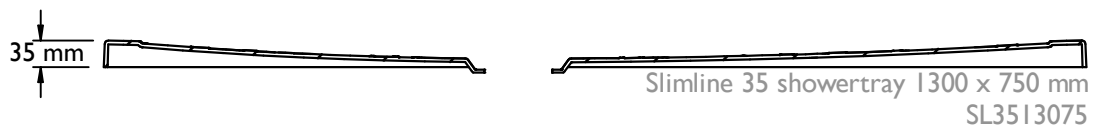

Weight (approx) Kg

9	12	15	15	16	14.5	17	No Data	19
---	----	----	----	----	------	----	---------	----

Impey Showers Ltd reserves the right to change the design of specification without prior notice. All values are approximate.

Impey Showers Ltd, info@impeyshowers.com t.01460 260080 f.01460 259800 www.impeyshowers.com

SLIMLINE 35 SHOWERTRAY DATASHEET 800 x 800 mm

PRODUCT/CODE

SLIMLINE 35 SHOWERTRAY DATASHEET 900 x 900 mm

PRODUCT/CODE

SLIMLINE 35 SHOWERTRAY DATASHEET 1000 x 1000 mm

SLIMLINE 35 SHOWERTRAY DATASHEET 1200 x 750 mm

PRODUCT/CODE

SLIMLINE 35 SHOWERTRAY DATASHEET 1200 x 900 mm

PRODUCT/CODE

SLIMLINE 35 SHOWERTRAY DATASHEET 1300 x 700 mm

PRODUCT/CODE

SLIMLINE 35 SHOWERTRAY DATASHEET 1300 x 750 mm

PRODUCT/CODE

SLIMLINE 35 SHOWERTRAY DATASHEET 1500 x 750 mm

PRODUCT/CODE

SLIMLINE 35 SHOWERTRAY DATASHEET 1700 x 750 mm

PRODUCT/CODE