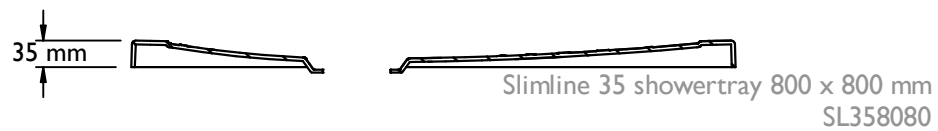

Flow rates l/min (approx, measured using IMOR/H waste trap)

SL35 8080	SL35 9090	SL351010	SL35 12075	SL35 12090	SL35 13075	SL35 15075	SL35 13070	SL35 17075
32.6	34.9	38.3	36.0	33.5	37.8	37.8	No Data	37.4

Weight (approx) Kg

9	12	15	15	16	14.5	17	No Data	19
---	----	----	----	----	------	----	---------	----

Impey Showers Ltd reserves the right to change the design of specification without prior notice. All values are approximate.

Impey Showers Ltd, info@impeyshowers.com t.01460 260080 f.01460 259800 www.impeyshowers.com

SLIMLINE 35 SHOWERTRAY DATASHEET 800 x 800 mm

PRODUCT/CODE

SLIMLINE 35 SHOWERTRAY DATASHEET 900 x 900 mm

PRODUCT/CODE