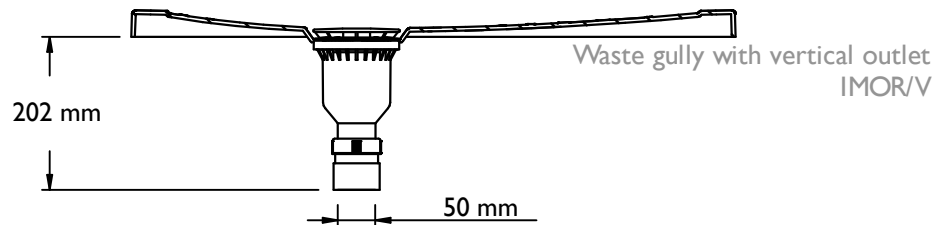

SLIMLINE 35 SHOWERTRAY DATASHEET

Technical Data

Tray Height	All 35mm in height
Handing	Universal (not handed)
Waste outlet position	Waste position is off centre allowing the tray to be rotated to avoid obstructions such as joists or pipework etc. (see drawings)
Trap Size	90mm aperture in tray
Waste options	Shower tray can accept either Gravity or pumped waste by selecting the correct trap or pump kit (pump kits available separately)
Sizes Available	800mm x 800mm, 900mm x 900mm, 1000mm x 1000mm, 1200mm x 750mm, 1200mm x 900mm, 1300mm x 750mm, 1500mm x 750mm, 1300mm x 700mm and 1700mm x 750mm
Cut to length version (SL35 17075) 1700mm x 750mm	Can be cut to Length to suit wall to wall measurement. When cut to length the end cap accessory (SL35/EC75) is required. minimum cut length of tray 1200mm
Construction	Multi Layer GRP with durable Polyester Gel coat upper surface.
Installation	We recommend bedding the tray on either Tile Adhesive or Expanding Foam to offer additional support to the shower tray base.
Supplied with	IMOR/H 90mm Horizontal outlet (43mm) waste trap (50mm water seal), flexible water proof tiling self-adhesive tiling up stand (US12350).
Waste Trap Options Available from Impey	IMOR/H 90mm Horizontal outlet (43mm outlet) (supplied as standard) IMOR/V 90mm Vertical outlet (50mm outlet) IMOR/P 90mm pumped waste (22mm outlet) SLW/ITT Slimline waste (43mm outlet) waterless trap
Available accessories	35mm ramp system, (2MR, RCS, LHRC and RHRC see catalogue) Service ducting (SD1, SD2 and SDC/190)

Weight (approx) Kg

9	12	15	15	16	14.5	17	No Data	19
---	----	----	----	----	------	----	---------	----

Impey Showers Ltd reserves the right to change the design of specification without prior notice. All values are approximate.

Impey Showers Ltd, info@impeyshowers.com t.01460 260080 f.01460 259800 www.impeyshowers.com

SLIMLINE 35 SHOWERTRAY DATASHEET 800 x 800 mm

PRODUCT/CODE

SLIMLINE 35 SHOWERTRAY DATASHEET 900 x 900 mm

PRODUCT/CODE