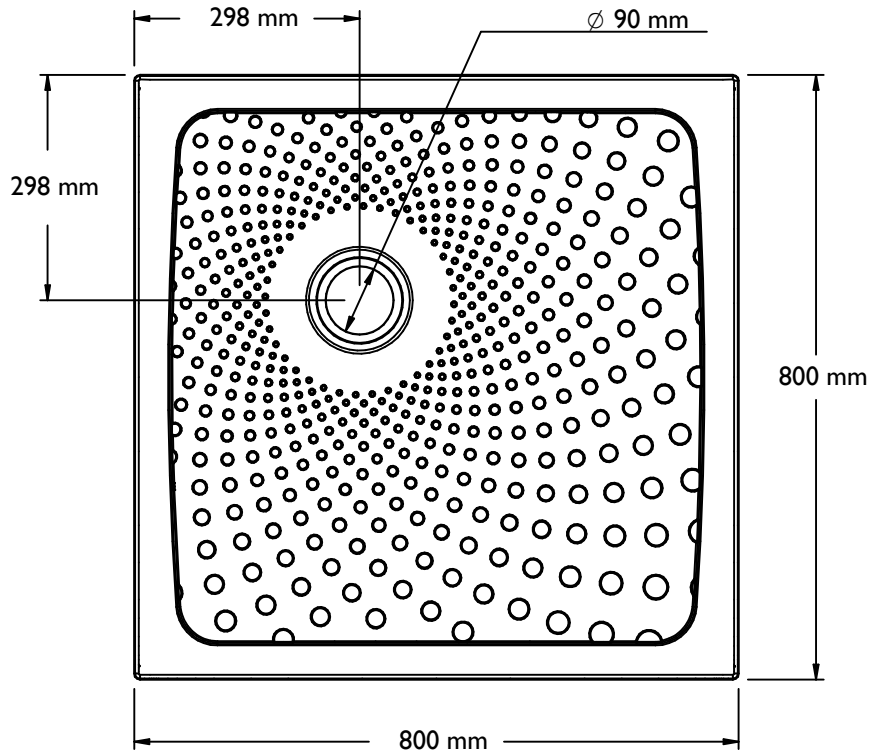

SLIMLINE 35 SHOWERTRAY DATASHEET 800 x 800 mm