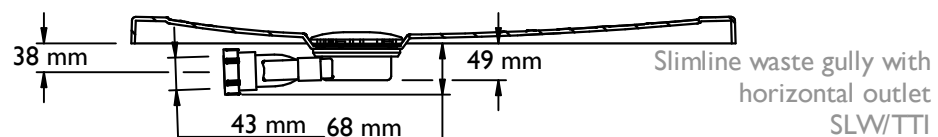

PRODUCT/CODE