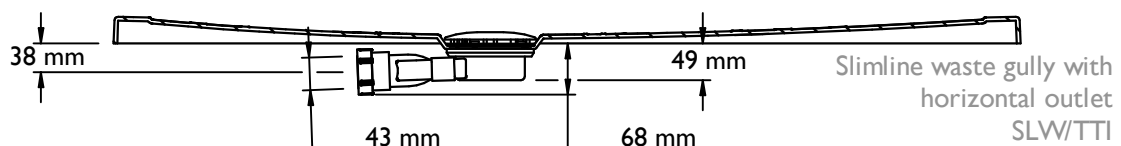

SLIMLINE 35 SHOWERTRAY DATASHEET

Technical Data

Tray Height	All 35mm in height
Handing	Universal (not handed)
Waste outlet position	Waste position is off centre allowing the tray to be rotated to avoid obstructions such as joists or pipework etc. (see drawings)
Trap Size	90mm aperture in tray
Waste options	Shower tray can accept either Gravity or pumped waste by selecting the correct trap or pump kit (pump kits available separately)
Sizes Available	800mm x 800mm, 900mm x 900mm, 1000mm x 1000mm, 1200mm x 750mm, 1200mm x 900mm, 1300mm x 750mm, 1500mm x 750mm, 1300mm x 700mm and 1700mm x 750mm
Cut to length version (SL35 17075) 1700mm x 750mm	Can be cut to Length to suit wall to wall measurement. When cut to length the end cap accessory (SL35/EC75) is required. minimum cut length of tray 1200mm
Construction	Multi Layer GRP with durable Polyester Gel coat upper surface.
Installation	We recommend bedding the tray on either Tile Adhesive or Expanding Foam to offer additional support to the shower tray base.
Supplied with	IMOR/H 90mm Horizontal outlet (43mm) waste trap (50mm water seal), flexible water proof tiling self-adhesive tiling up stand (US12350).
Waste Trap Options Available from Impey	IMOR/H 90mm Horizontal outlet (43mm outlet) (supplied as standard) IMOR/V 90mm Vertical outlet (50mm outlet) IMOR/P 90mm pumped waste (22mm outlet) SLW/ITT Slimline waste (43mm outlet) waterless trap
Available accessories	35mm ramp system, (2MR, RCS, LHRC and RHRC see catalogue) Service ducting (SD1, SD2 and SDC/190)

SLIMLINE 35 SHOWERTRAY DATASHEET 1000 x 1000 mm

SLIMLINE 35 SHOWERTRAY DATASHEET 1200 x 750 mm

PRODUCT/CODE

SLIMLINE 35 SHOWERTRAY DATASHEET 1200 x 900 mm

PRODUCT/CODE

SLIMLINE 35 SHOWERTRAY DATASHEET 1300 x 700 mm

PRODUCT/CODE

SLIMLINE 35 SHOWERTRAY DATASHEET 1300 x 750 mm

PRODUCT/CODE

SLIMLINE 35 SHOWERTRAY DATASHEET 1500 x 750 mm

PRODUCT/CODE

SLIMLINE 35 SHOWERTRAY DATASHEET 1700 x 750 mm

PRODUCT/CODE