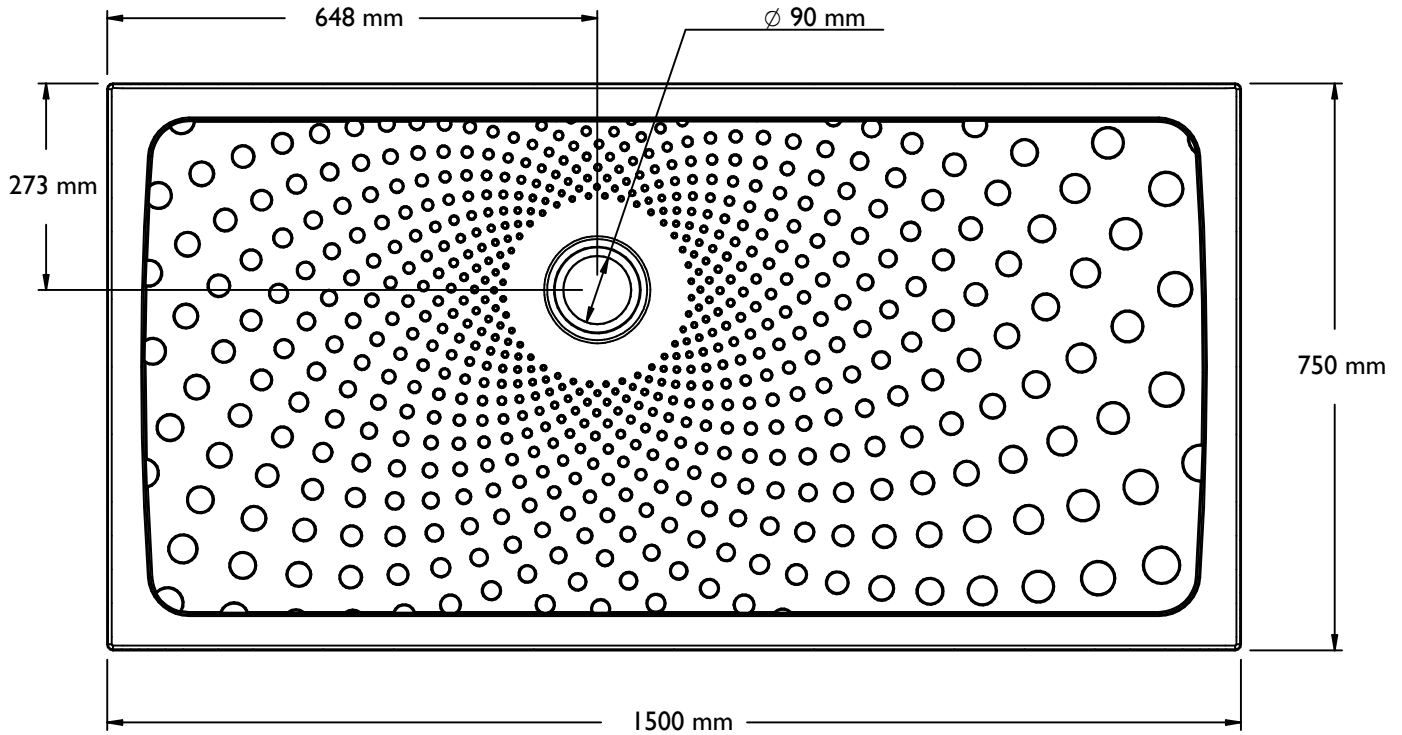

SLIMLINE 35 SHOWERTRAY DATASHEET

Technical Data

Tray Height	All 35mm in height
Handing	Universal (not handed)
Waste outlet position	Waste position is off centre allowing the tray to be rotated to avoid obstructions such as joists or pipework etc. (see drawings)
Trap Size	90mm aperture in tray
Waste options	Shower tray can accept either Gravity or pumped waste by selecting the correct trap or pump kit (pump kits available separately)
Sizes Available	800mm x 800mm, 900mm x 900mm, 1000mm x 1000mm, 1200mm x 750mm, 1200mm x 900mm, 1300mm x 750mm, 1500mm x 750mm, 1300mm x 700mm and 1700mm x 750mm
Cut to length version (SL35 17075) 1700mm x 750mm	Can be cut to Length to suit wall to wall measurement. When cut to length the end cap accessory (SL35/EC75) is required. minimum cut length of tray 1200mm
Construction	Multi Layer GRP with durable Polyester Gel coat upper surface.
Installation	We recommend bedding the tray on either Tile Adhesive or Expanding Foam to offer additional support to the shower tray base.
Supplied with	IMOR/H 90mm Horizontal outlet (43mm) waste trap (50mm water seal), flexible water proof tiling self-adhesive tiling up stand (US12350).
Waste Trap Options Available from Impey	IMOR/H 90mm Horizontal outlet (43mm outlet) (supplied as standard) IMOR/V 90mm Vertical outlet (50mm outlet) IMOR/P 90mm pumped waste (22mm outlet) SLW/ITT Slimline waste (43mm outlet) waterless trap
Available accessories	35mm ramp system, (2MR, RCS, LHRC and RHRC see catalogue) Service ducting (SD1, SD2 and SDC/190)

SLIMLINE 35 SHOWERTRAY DATASHEET 1000 x 1000 mm

SLIMLINE 35 SHOWERTRAY DATASHEET 1200 x 750 mm

PRODUCT/CODE

SLIMLINE 35 SHOWERTRAY DATASHEET 1200 x 900 mm

PRODUCT/CODE

SLIMLINE 35 SHOWERTRAY DATASHEET 1300 x 700 mm

PRODUCT/CODE

SLIMLINE 35 SHOWERTRAY DATASHEET 1300 x 750 mm

PRODUCT/CODE

SLIMLINE 35 SHOWERTRAY DATASHEET 1500 x 750 mm

PRODUCT/CODE

SLIMLINE 35 SHOWERTRAY DATASHEET 1700 x 750 mm

PRODUCT/CODE