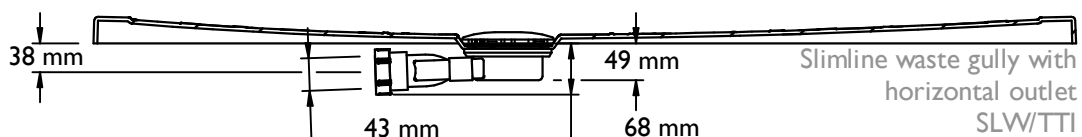

SLIMLINE 35 SHOWERTRAY DATASHEET

Technical Data

Tray Height	All 35mm in height
Handing	Universal (not handed)
Waste outlet position	Waste position is off centre allowing the tray to be rotated to avoid obstructions such as joists or pipework etc. (see drawings)
Trap Size	90mm aperture in tray
Waste options	Shower tray can accept either Gravity or pumped waste by selecting the correct trap or pump kit (pump kits available separately)
Sizes Available	800mm x 800mm, 900mm x 900mm, 1000mm x 1000mm, 1200mm x 750mm, 1200mm x 900mm, 1300mm x 750mm, 1500mm x 750mm, 1300mm x 700mm and 1700mm x 750mm
Cut to length version (SL35 17075) 1700mm x 750mm	Can be cut to Length to suit wall to wall measurement. When cut to length the end cap accessory (SL35/EC75) is required. minimum cut length of tray 1200mm
Construction	Multi Layer GRP with durable Polyester Gel coat upper surface.
Installation	We recommend bedding the tray on either Tile Adhesive or Expanding Foam to offer additional support to the shower tray base.
Supplied with	IMOR/H 90mm Horizontal outlet (43mm) waste trap (50mm water seal), flexible water proof tiling self-adhesive tiling up stand (US12350).
Waste Trap Options Available from Impey	IMOR/H 90mm Horizontal outlet (43mm outlet) (supplied as standard) IMOR/V 90mm Vertical outlet (50mm outlet) IMOR/P 90mm pumped waste (22mm outlet) SLW/ITT Slimline waste (43mm outlet) waterless trap
Available accessories	35mm ramp system, (2MR, RCS, LHRC and RHRC see catalogue) Service ducting (SD1, SD2 and SDC/190)

SLIMLINE 35 SHOWERTRAY DATASHEET 1000 x 1000 mm

SLIMLINE 35 SHOWERTRAY DATASHEET 1200 x 750 mm

PRODUCT/CODE

SLIMLINE 35 SHOWERTRAY DATASHEET 1200 x 900 mm

PRODUCT/CODE

SLIMLINE 35 SHOWERTRAY DATASHEET 1300 x 700 mm

PRODUCT/CODE

SLIMLINE 35 SHOWERTRAY DATASHEET 1300 x 750 mm

PRODUCT/CODE

SLIMLINE 35 SHOWERTRAY DATASHEET 1500 x 750 mm

PRODUCT/CODE

SLIMLINE 35 SHOWERTRAY DATASHEET 1700 x 750 mm

PRODUCT/CODE